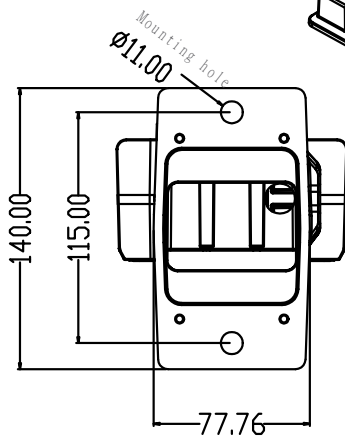

## Dimensions (mm)

Poids: 1.79 kg

[info@technilight.ca](mailto:info@technilight.ca)

[WWW.TECHNILIGHT.CA](http://WWW.TECHNILIGHT.CA)