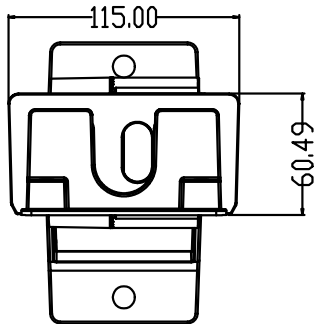

## Dimensions (mm)

Poids: 1.79 kg

[info@technilight.ca](mailto:info@technilight.ca)

[WWW.TECHNILIGHT.CA](http://WWW.TECHNILIGHT.CA)