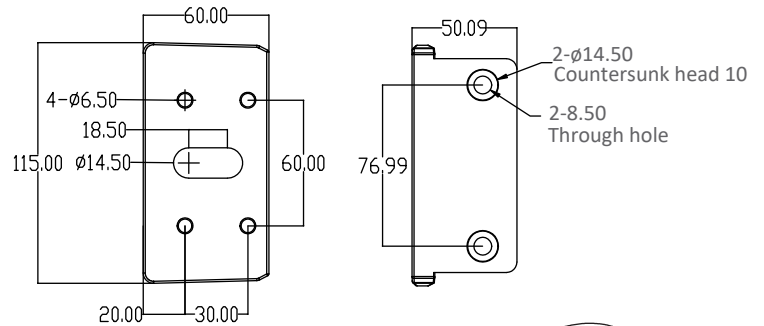

Bracket Base

info@technilight.ca

WWW.TECHNILIGHT.CA