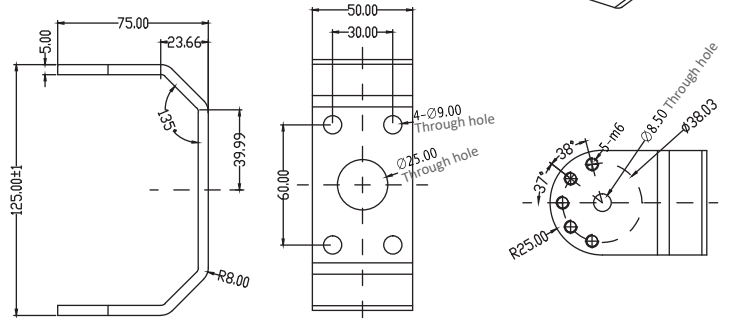

Bracket Base

info@technilight.ca

WWW.TECHNILIGHT.CA