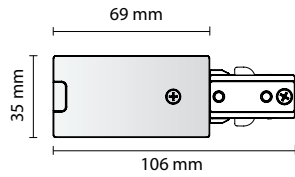

Dimensions des accessoires de luminaire pour rail

PRO-0331-B

PRO-0332-B

PRO-0333-B

PRO-0334-B

PRO-0335-B

PRO-0336-B

PRO-0337-B

PRO-0341

PRO-0342

PRO-0310A-B = 1 m
 PRO-0315A-B = 1.5 m
 PRO-0320A-B = 2 m

TLTL15/20/25L

Rails 3 contacts