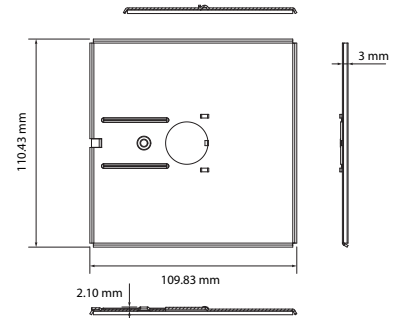

Dimensions des accessoires de luminaire pour rail

PRO-0331-B

PRO-0332-B

PRO-0333-B

PRO-0334-B

PRO-0335-B

PRO-0336-B

PRO-0337-B

PRO-0341

PRO-0342

PRO-0310A-B = 1 m
 PRO-0315A-B = 1.5 m
 PRO-0320A-B = 2 m

TLTL15/20/25L

Rails 3 contacts