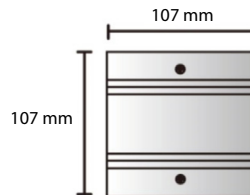

Dimensions des accessoires de luminaire pour rail

PRO-0331-B

PRO-0332-B

PRO-0333-B

PRO-0334-B

PRO-0335-B

PRO-0336-B

PRO-0337-B

PRO-0341

PRO-0342

PRO-0310A-B = 1 m
 PRO-0315A-B = 1.5 m
 PRO-0320A-B = 2 m

TLTL15/20/25L

Rails 3 contacts