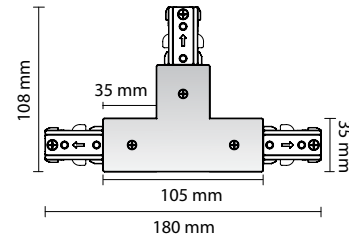

Dimensions des accessoires de luminaire pour rail

PRO-0331-B

PRO-0332-B

PRO-0333-B

PRO-0334-B

PRO-0335-B

PRO-0336-B

PRO-0337-B

PRO-0341

PRO-0342

PRO-0310A-B = 1 m
 PRO-0315A-B = 1.5 m
 PRO-0320A-B = 2 m

TLTL15/20/25L

Rails 3 contacts