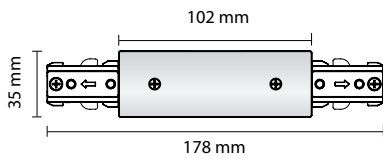

Dimensions des accessoires de luminaire pour rail

PRO-0331-B

PRO-0332-B

PRO-0333-B

PRO-0334-B

PRO-0335-B

PRO-0336-B

PRO-0337-B

PRO-0341

PRO-0342

PRO-0310A-B = 1 m
 PRO-0315A-B = 1.5 m
 PRO-0320A-B = 2 m

TLTL15/20/25L

Rails 3 contacts