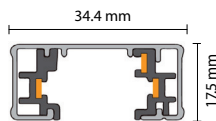

Dimensions des accessoires de luminaire pour rail

PRO-0331-B

PRO-0332-B

PRO-0333-B

PRO-0334-B

PRO-0335-B

PRO-0336-B

PRO-0337-B

PRO-0341

PRO-0342

PRO-0310A-B = 1 m
 PRO-0315A-B = 1.5 m
 PRO-0320A-B = 2 m

TLTL15/20/25L

Rails 3 contacts