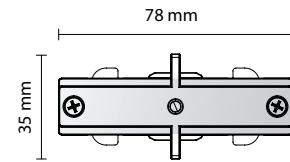

Dimensions des accessoires de luminaire pour rail

PRO-0331-B

PRO-0332-B

PRO-0333-B

PRO-0334-B

PRO-0335-B

PRO-0336-B

PRO-0337-B

PRO-0341

PRO-0342

PRO-0310A-B = 1 m
 PRO-0315A-B = 1.5 m
 PRO-0320A-B = 2 m

TLTL15/20/25L

Rails 3 contacts