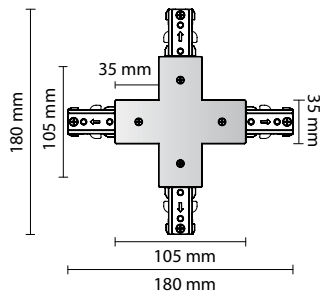

Dimensions des accessoires de luminaire pour rail

PRO-0331-B

PRO-0332-B

PRO-0333-B

PRO-0334-B

PRO-0335-B

PRO-0336-B

PRO-0337-B

PRO-0341

PRO-0342

PRO-0310A-B = 1 m
 PRO-0315A-B = 1.5 m
 PRO-0320A-B = 2 m

TLTL15/20/25L

Rails 3 contacts