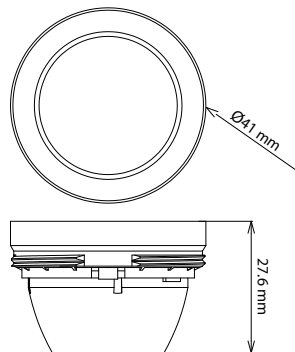

Dimensions des accessoires de luminaire pour rail

PRO-0331-B

PRO-0332-B

PRO-0333-B

PRO-0334-B

PRO-0335-B

PRO-0336-B

PRO-0337-B

PRO-0341

PRO-0342

PRO-0310A-B = 1 m
 PRO-0315A-B = 1.5 m
 PRO-0320A-B = 2 m

TLTL15/20/25L

Rails 3 contacts