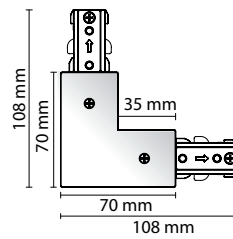

Dimensions des accessoires de luminaire pour rail

PRO-0331-B

PRO-0332-B

PRO-0333-B

PRO-0334-B

PRO-0335-B

PRO-0336-B

PRO-0337-B

PRO-0341

PRO-0342

PRO-0310A-B = 1 m
 PRO-0315A-B = 1.5 m
 PRO-0320A-B = 2 m

TLTL15/20/25L

Rails 3 contacts