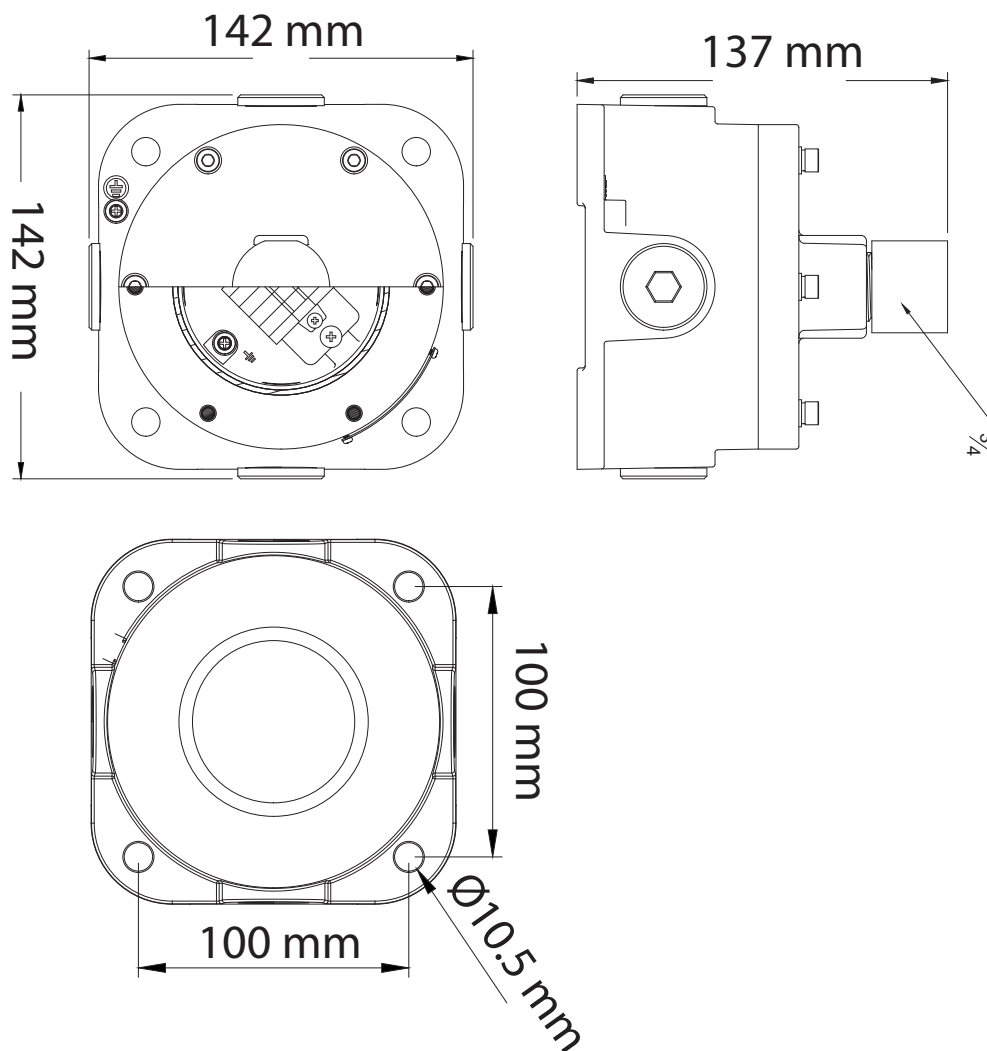

EX-HD51-KB1-3/4NPT

Junction box for TLHBE and TLHEP

Dimensions

info@technilight.ca

WWW.TECHNILIGHT.CA

Pictures for illustration purpose only rev 2.3.12