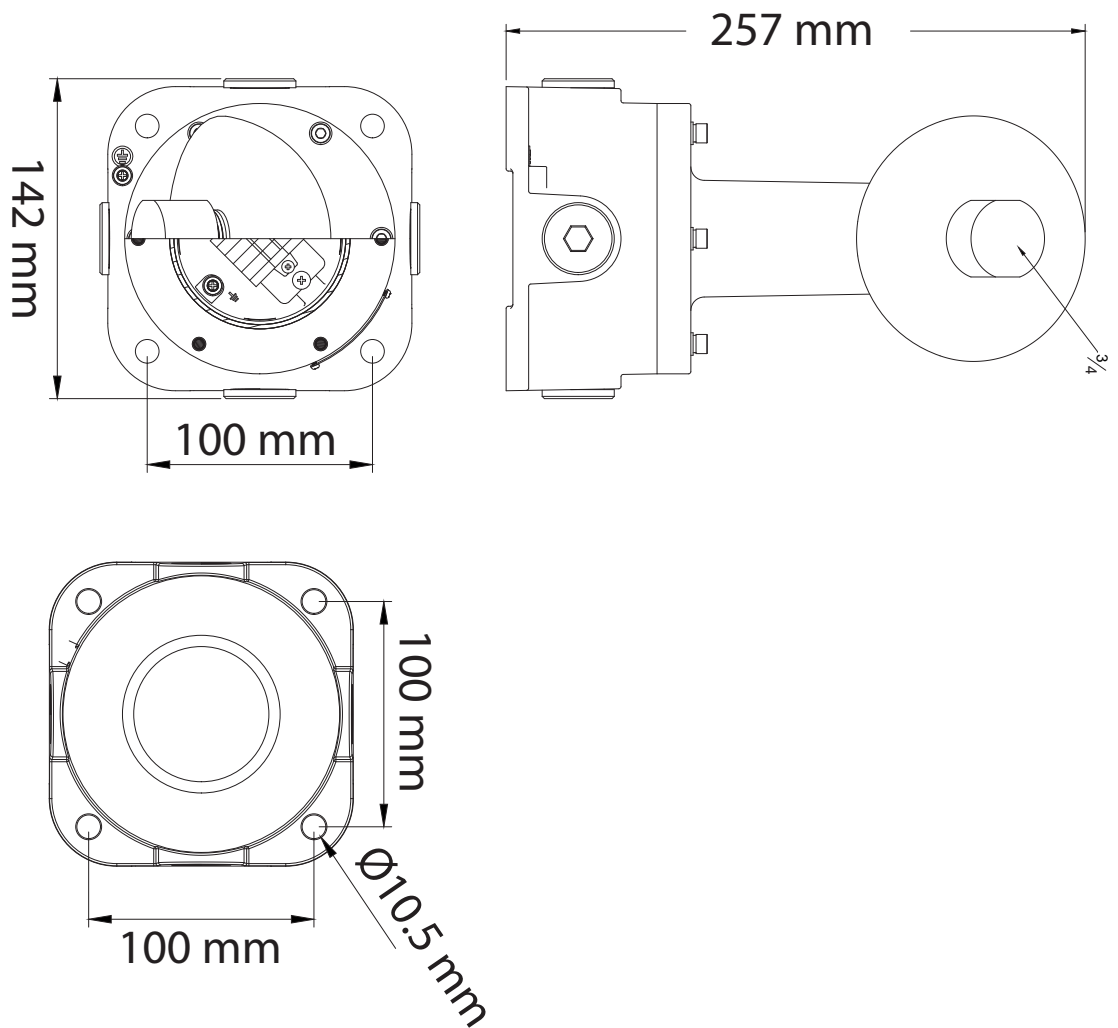

Dimensions

info@technilight.ca

WWW.TECHNILIGHT.CA