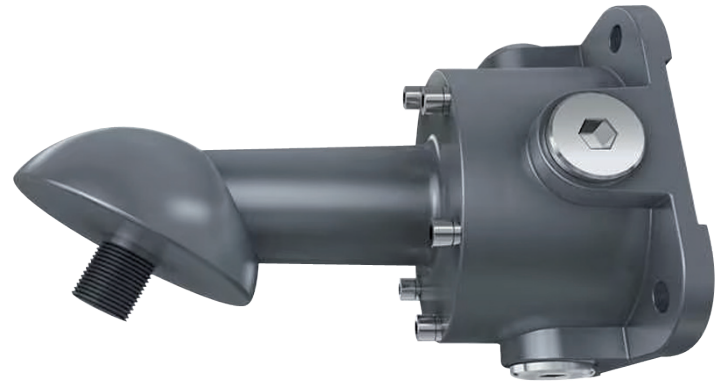

# EX-HD51-KYD-45-3/4NPT

45° bracket for TLHBE and TLHEP