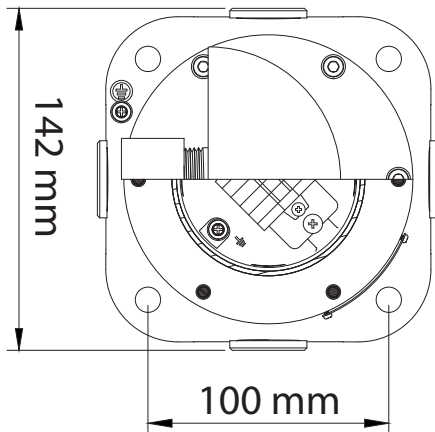

EX-HD51-KYD-90-3/4NPT

90° bracket for TLHBE and TLHEP

Dimensions

info@technilight.ca

WWW.TECHNILIGHT.CA

Pictures for illustration purpose only rev 2.3.12