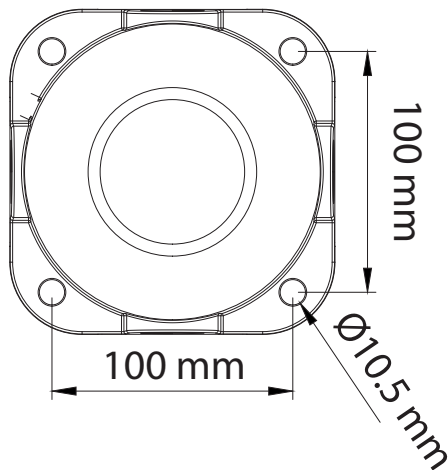

EX-HD51-KYD-90-3/4NPT

90° bracket for TLHBE and TLHEP

Dimensions

info@technilight.ca

WWW.TECHNILIGHT.CA

Pictures for illustration purpose only rev 2.3.12