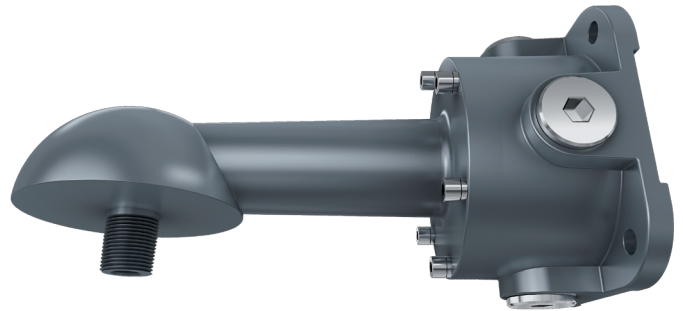

EX-HD51-KYD-90-3/4NPT

90° bracket for TLHBE and TLHEP

Dimensions

info@technilight.ca

WWW.TECHNILIGHT.CA

Pictures for illustration purpose only rev 2.3.12