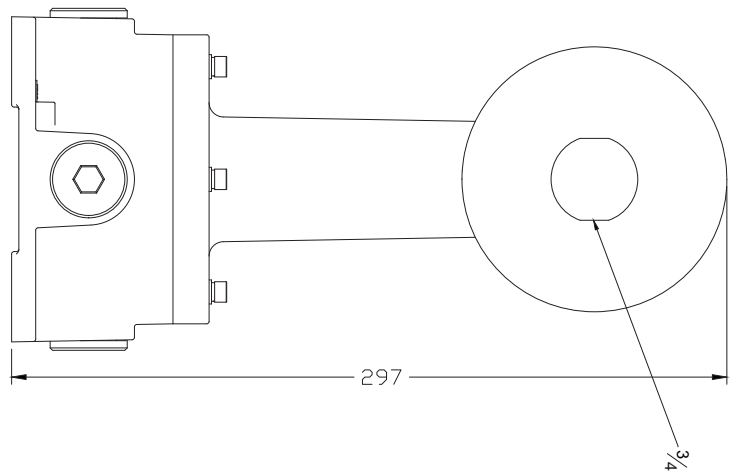

EX-HD51-KYD-90-3/4NPT

90° bracket for TLHBE and TLHEP

Dimensions

info@technilight.ca

WWW.TECHNILIGHT.CA

Pictures for illustration purpose only rev 2.3.12