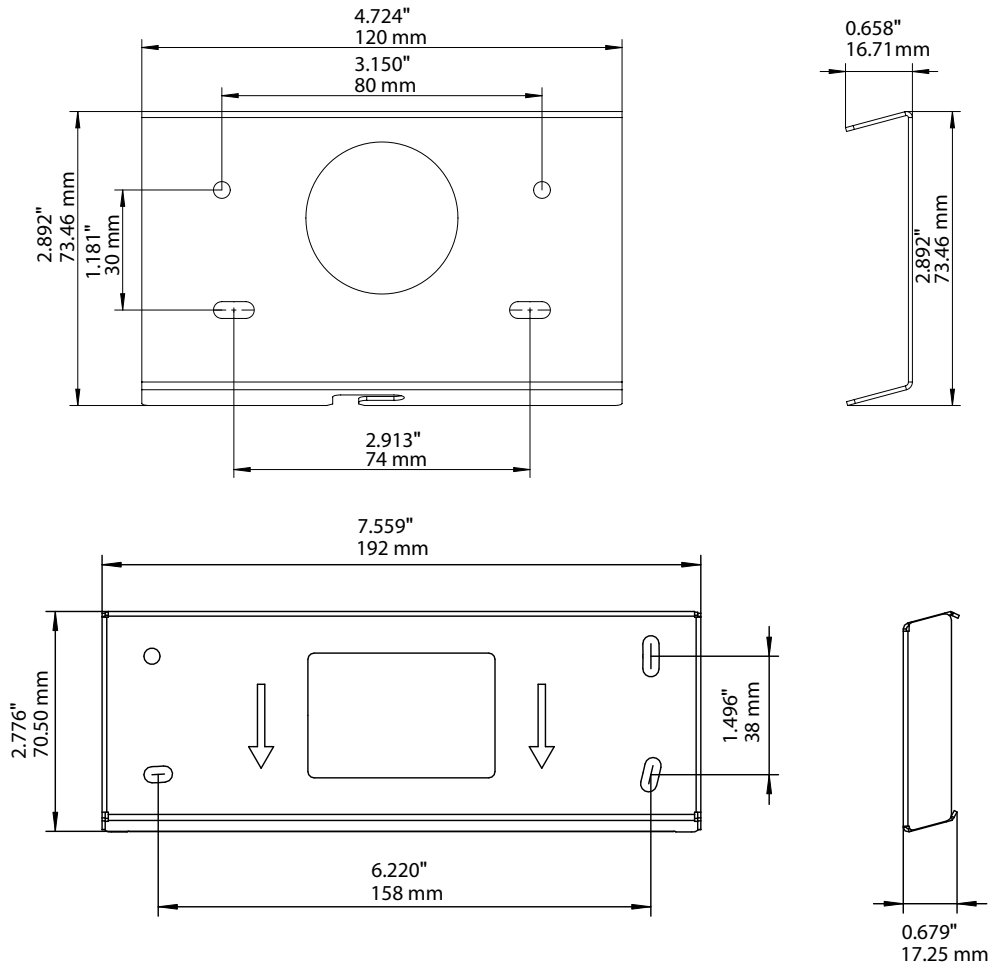

Wall mounting kit for TLARL

Dimensions

info@technilight.ca

WWW.TECHNILIGHT.CA