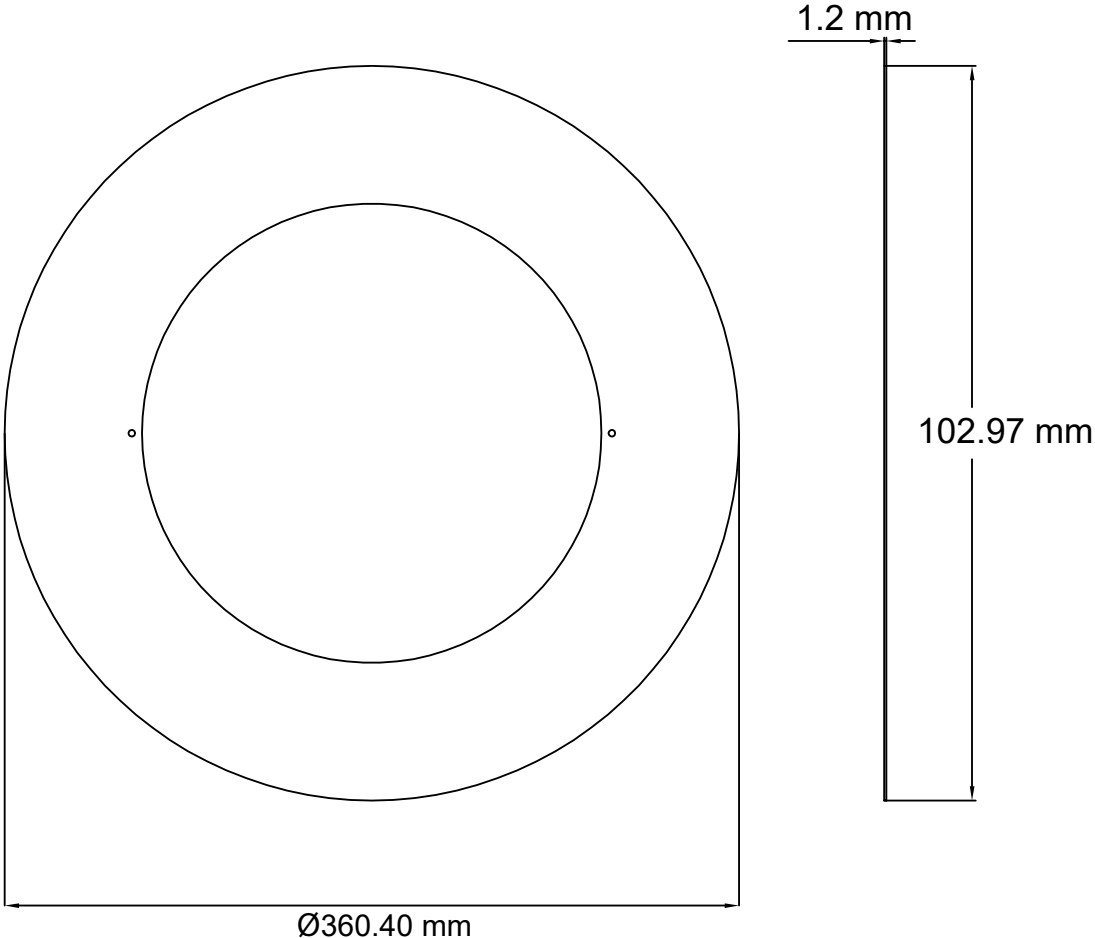

TLCDL10ERW

Trim extending from 11"1/2 to 14"3/16 for TLCDL

Dimensions

info@technilight.ca

WWW.TECHNILIGHT.CA