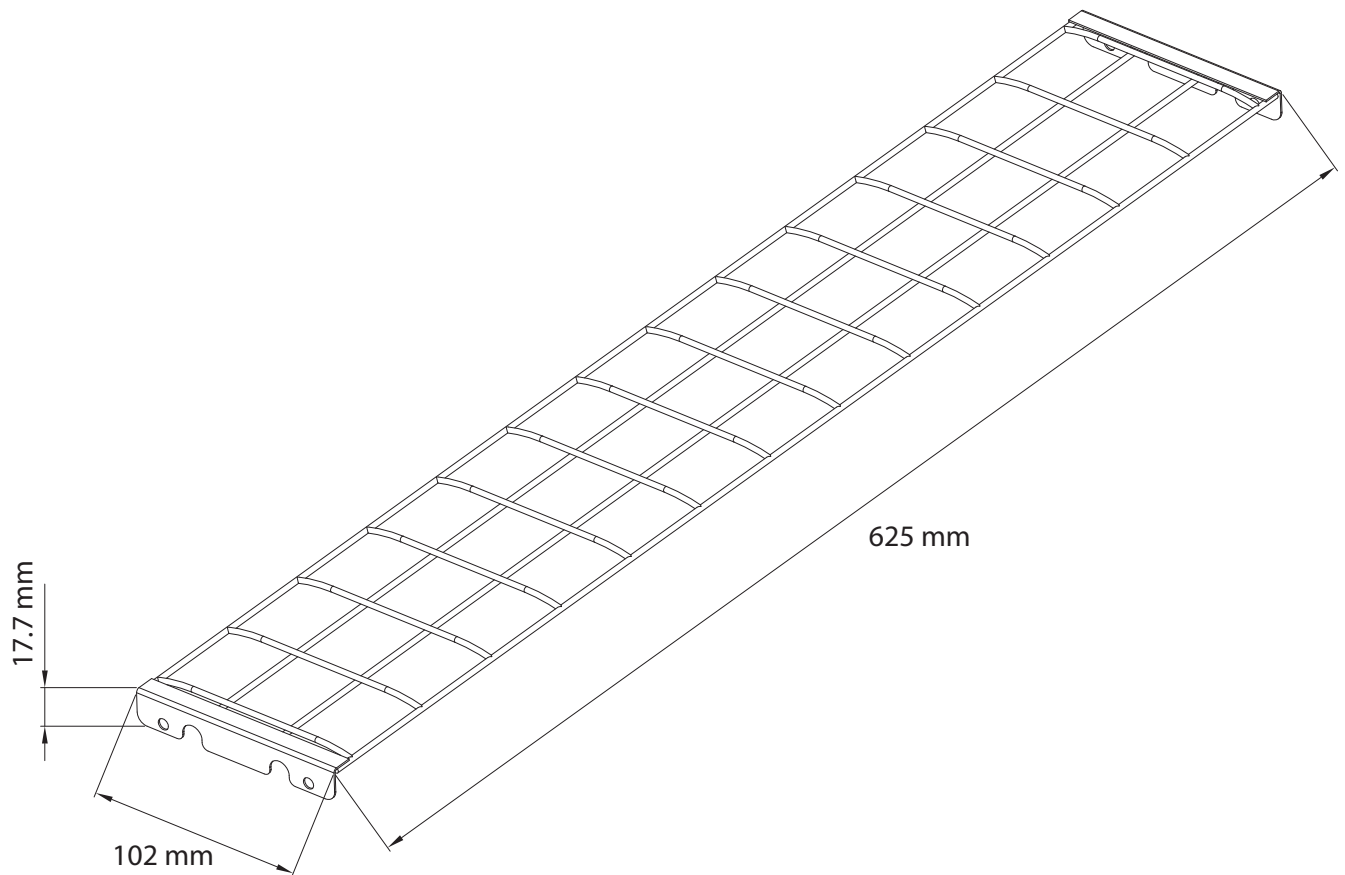

TLHBL2WG

2' TLHBLUS protective grid
2 pieces kit

Dimensions

info@technilight.ca

WWW.TECHNILIGHT.CA

Pictures for illustration purpose only rev 2.4.9