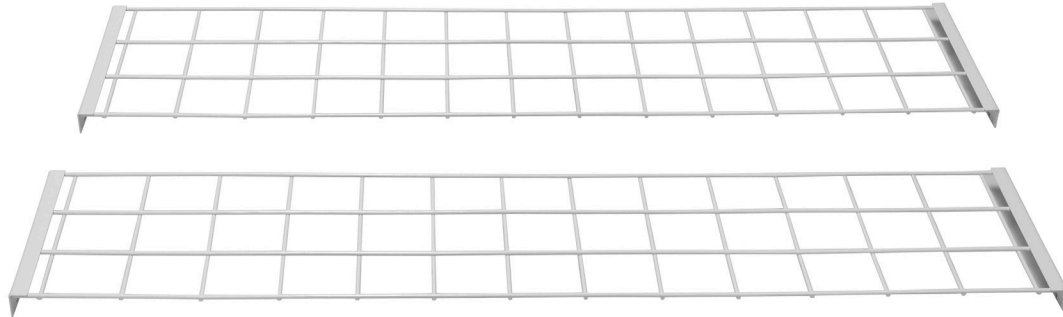

TLHBL2WG

2' TLHBLUS protective grid
2 pieces kit

Dimensions

info@technilight.ca

WWW.TECHNILIGHT.CA

Pictures for illustration purpose only rev 2.4.9