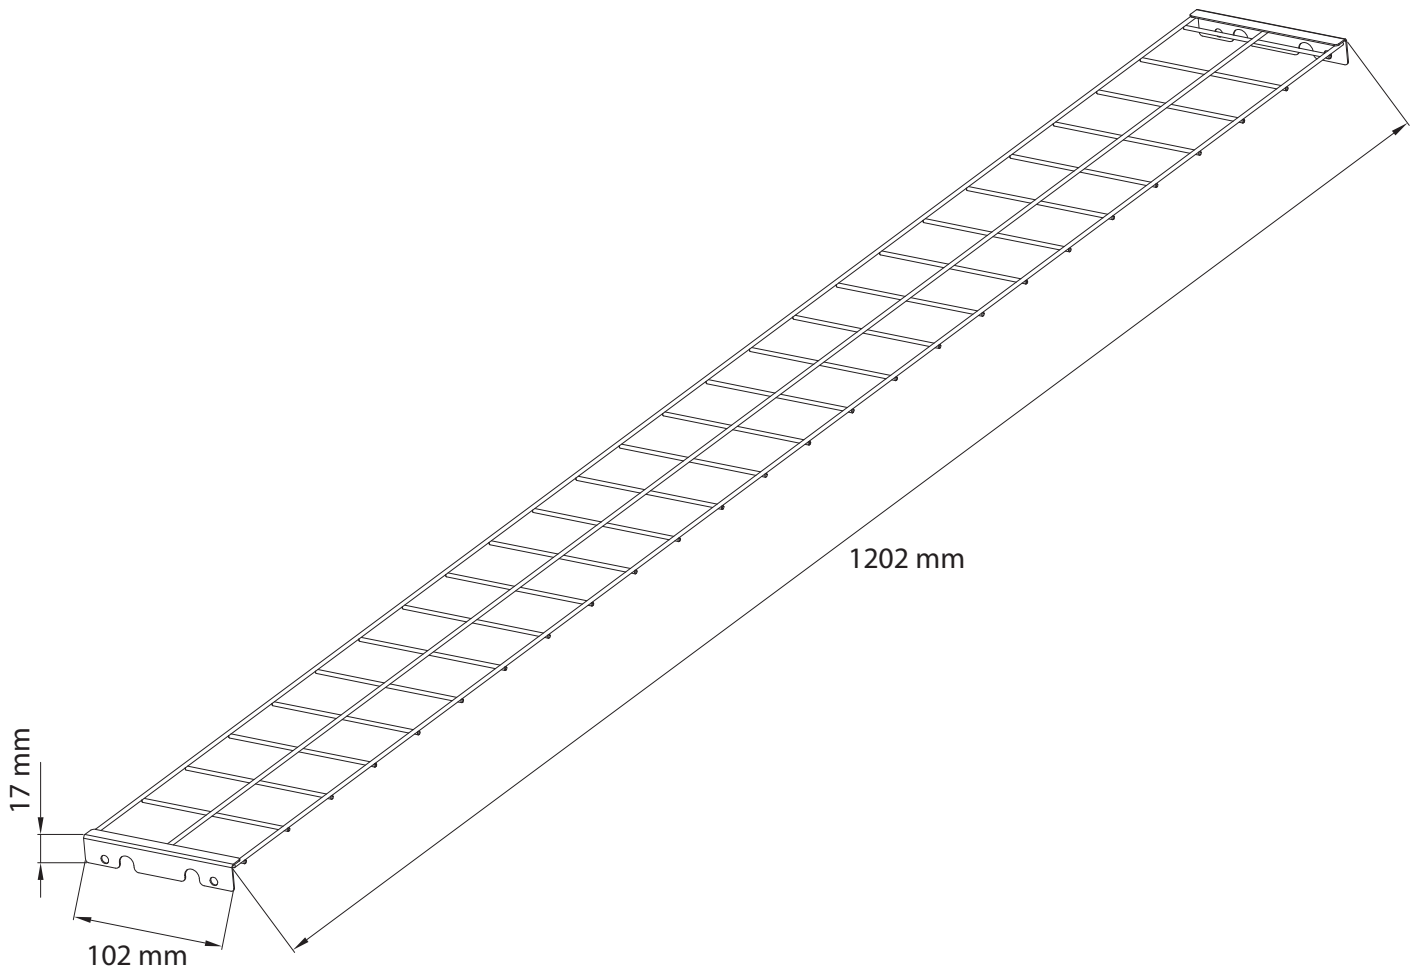

Dimensions

info@technilight.ca

WWW.TECHNILIGHT.CA