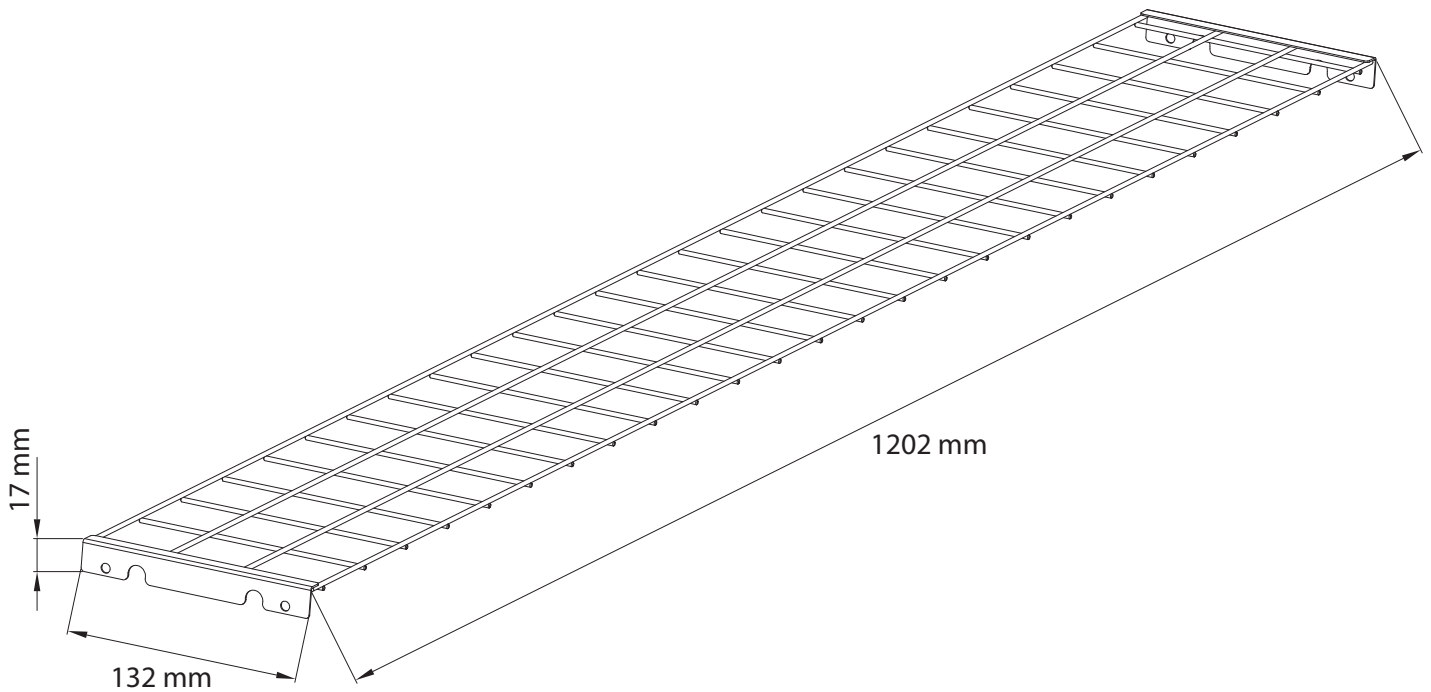

TLHBL4WG2

4', 450 W, TLHBLUS protective grid
2 pieces kit

Dimensions

info@technilight.ca

WWW.TECHNILIGHT.CA