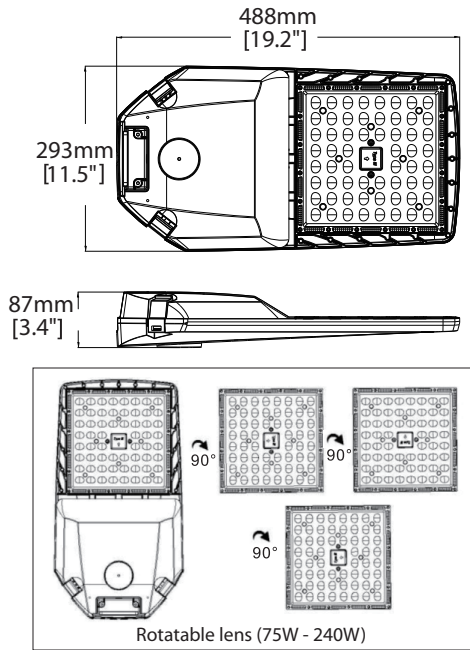

TLLAU75T4PBK IP65 / NEMA 4X

Parking and wide area

Optional accessories available

Specifications TLLAU75T4PBK

Electrical Specifications

| | |
|---------------------------|-------------------|
| Model No. | TLLAU75T4PBK |
| DLC ID | PTX8707X |
| Power (W) ± 10% | 75 W (75.9 W) |
| Input Voltage (V) | 120-347V, 50/60Hz |
| Efficacy ± 3% | 151.19 lm/W |
| Power Factor (PF) | 0.889 |
| Dimmable | 0-10V |
| Replace MH/HPS | 200 W |
| Surge protection | 6 kv |
| Total harmonic distortion | ≤20% |

Photometric Specifications

| | |
|-------------------|----------------|
| CRI | 72 |
| CCT | 5 000 K |
| Beam angle | Type IV Medium |
| Light Output ± 3% | 11 469 lm |
| BUG rating | B3-U0-G5 |

Mechanical Specifications

| | |
|-----------------------|------------------------|
| IP Rating | IP65 / NEMA 4X |
| Material | Aluminum |
| Lens | PC |
| Net Weight | 5 kg |
| Product size (mm) | ± 488 x 293 x 87 mm |
| Product size (inch) | ± 19.2 x 11.5 x 3.4 in |
| EPA | 1.92 ft ² |
| Operating Humidity | 10% - 90% |
| Operating Temperature | -40°C ~ 45°C |
| Lumen maintenance | N/A |