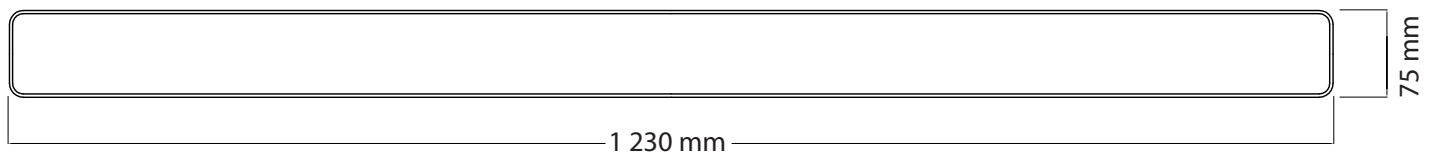

Protective grid for TLLS and TPLS 4'

Dimensions

Grid diameter: 3 mm