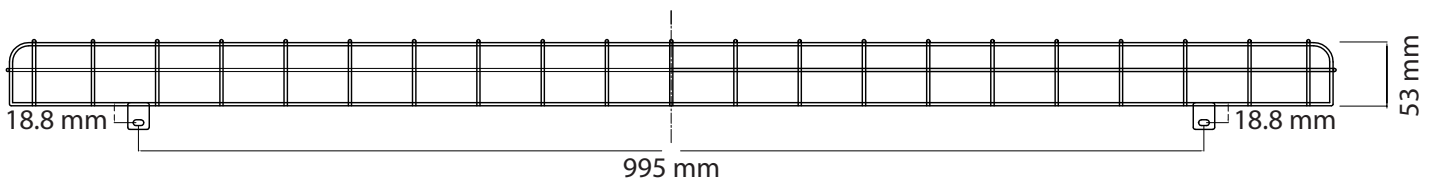

Protective grid for TLLS and TPLS 4'

Dimensions

Grid diameter: 3 mm