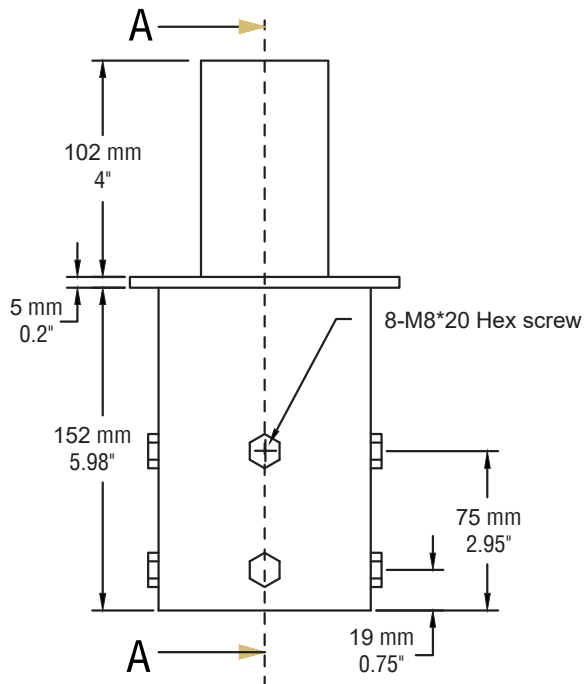

5" square pole top vertical tennon 2"3/8 x 4"

SECTION A-A