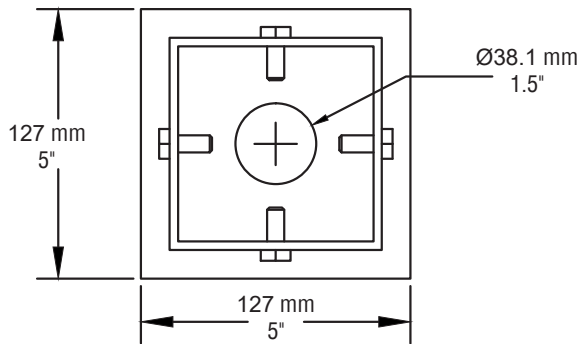

5" square pole top vertical tennon 2"3/8 x 4"

SECTION A-A