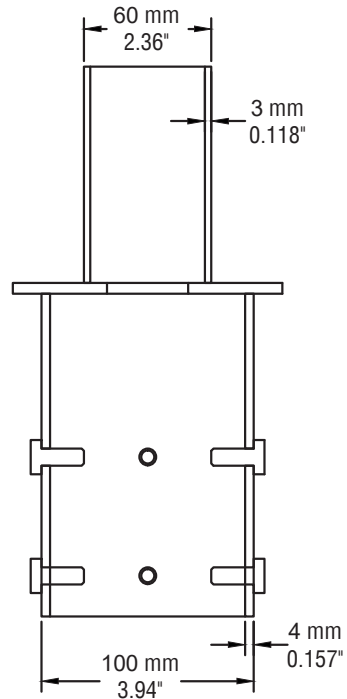

5" square pole top vertical tennon 2"3/8 x 4"

SECTION A-A