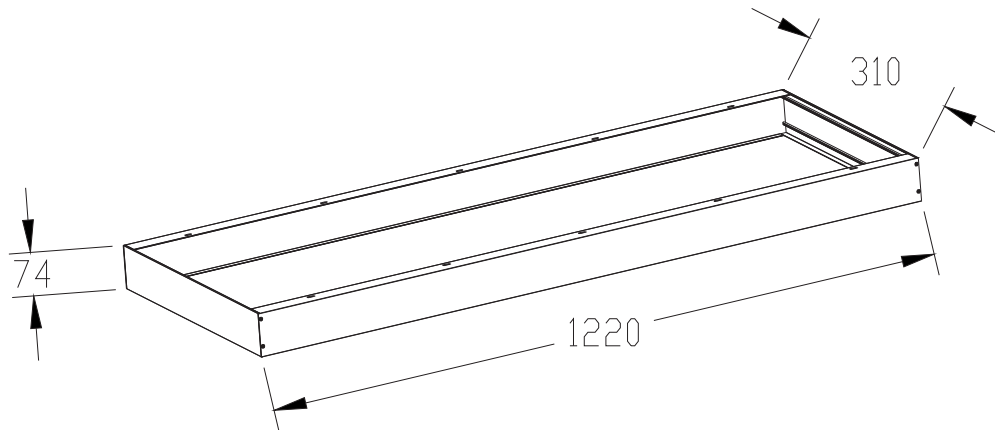

Standard color: White.
Other colors available on request

TLPBL14WMF Surface mount frame 1' x 4' (310 mm x 1220 mm)

TLPBL22WMF Surface mount frame 2' x 2' (609 mm x 609 mm)

TLPBL24WMF Surface mount frame 2' x 4' (609 mm x 1220 mm)