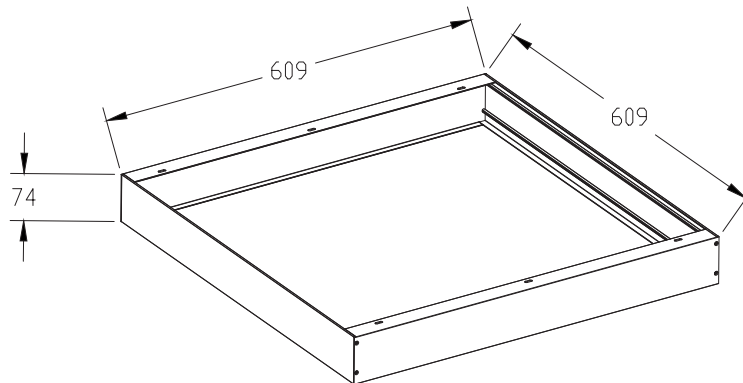

Standard color: White.
Other colors available on request

TLPBL14WMF Surface mount frame 1' x 4' (310 mm x 1220 mm)

TLPBL22WMF Surface mount frame 2' x 2' (609 mm x 609 mm)

TLPBL24WMF Surface mount frame 2' x 4' (609 mm x 1220 mm)