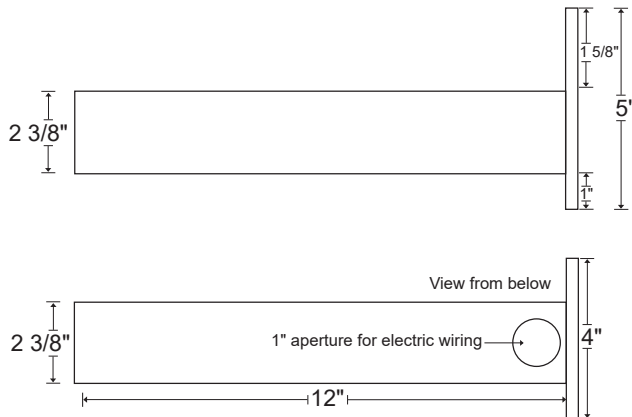

Base with 1" central aperture for electric wiring

Straight Models

TLS180ABK	Black aluminum straight bracket
TLS180MBK	Black steel straight bracket

Product Description:

- Straight aluminum bracket for "Slip Fitter".
- Installation plate with 1" aperture for electric wiring.
- 2 3/8" outside diameter bracket.
- Steel or aluminum.
- Elbow bracket available.
- 90° bracket available.

Size

Weight: 0.80 kg

Applications:

Fixing for luminaire on pole, wall or other.

Similar products

Description

TLSELBK	Black steel elbow bracket
TLSELG	Galvanized steel elbow bracket
TLS90ABK	Black aluminum 90° bracket
TLS90MBK	Black steel 90° bracket