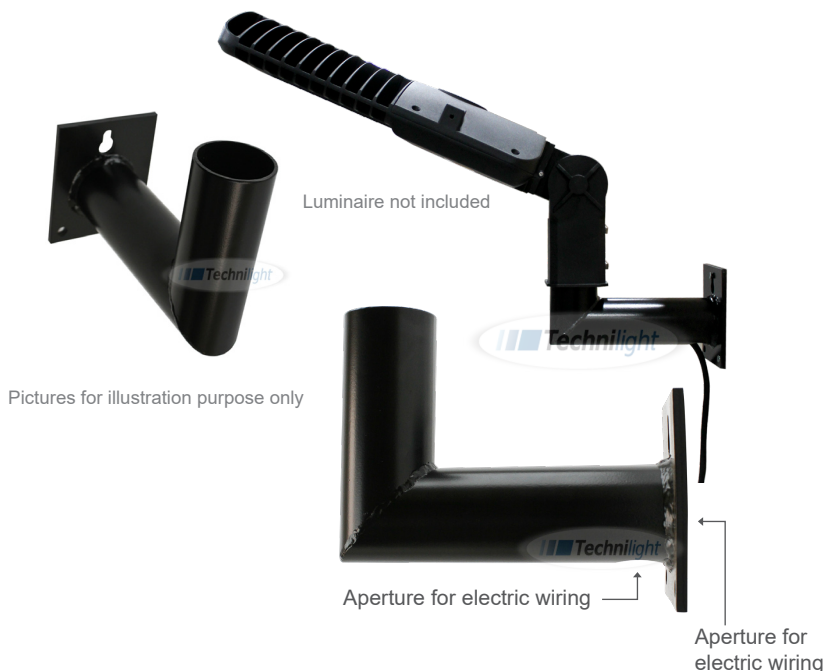

Base with 1" central aperture for electric wiring

Pictures for illustration purpose only

90° Models	
TLS90ABK	Black aluminum 90° bracket
TLS90MBK	Black steel 90° bracket

Product Description:

- 90° steel bracket for "Slip Fitter".
- Installation plate with 1" aperture for electric wiring.
- 2 3/8" outside diameter bracket.
- Steel or aluminum.
- Straight bracket available.
- Elbow bracket available.

Applications:

Fixing for luminaire on pole, wall or other.

Similar products	Description
TLSELBK	Black steel elbow bracket
TLSELG	Galvanized steel elbow bracket
TLS180ABK	Black aluminum straight bracket
TLS180MBK	Black steel straight bracket