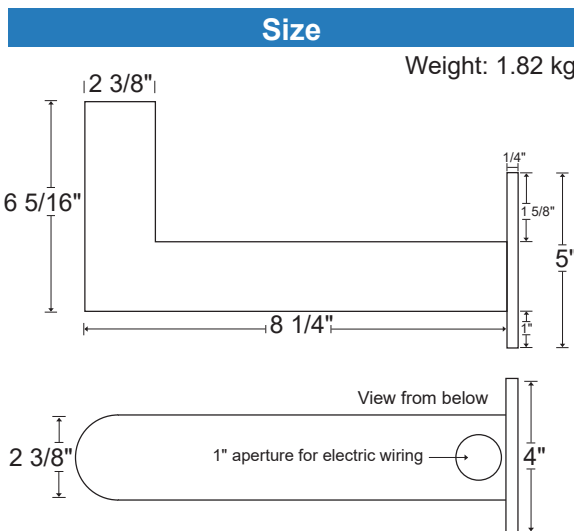

Applications:

Fixing for luminaire on pole, wall or other.

Similar products	Description
TLSELBK	Black steel elbow bracket
TLSELG	Galvanized steel elbow bracket
TLS180ABK	Black aluminum straight bracket
TLS180MBK	Black steel straight bracket