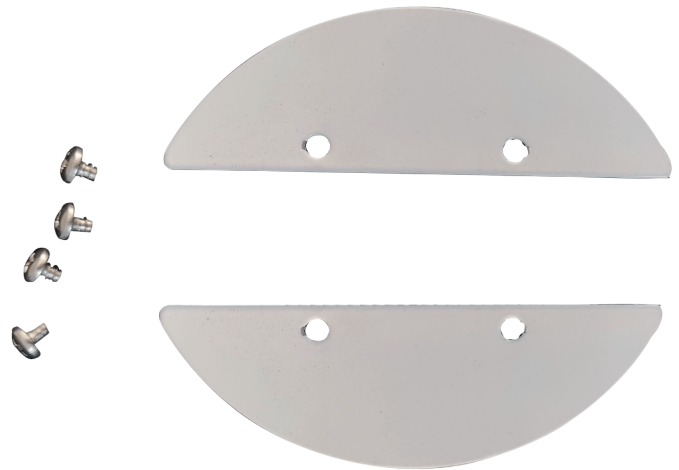

4" junction box cover for TLS strip light

Dimensions