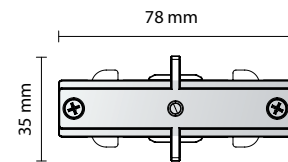

Dimensions des accessoires de luminaire pour rail

PRO-0331-B

PRO-0332-B

PRO-0333-B

PRO-0334-B

PRO-0335-B

PRO-0336-B

PRO-0337-B

PRO-0341

PRO-0342

PRO-0302A-B = 2'
 PRO-0304A-B = 4'
 PRO-0306A-B = 6'
 PRO-0308A-B = 8'

TLTL15/20/25L

Rails 3 contacts