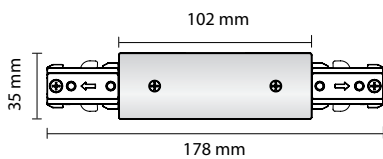

Dimensions des accessoires de luminaire pour rail

PRO-0331-B

PRO-0332-B

PRO-0333-B

PRO-0334-B

PRO-0335-B

PRO-0336-B

PRO-0337-B

PRO-0341

PRO-0342

PRO-0302A-B = 2'
 PRO-0304A-B = 4'
 PRO-0306A-B = 6'
 PRO-0308A-B = 8'

TLTL15/20/25L

Rails 3 contacts