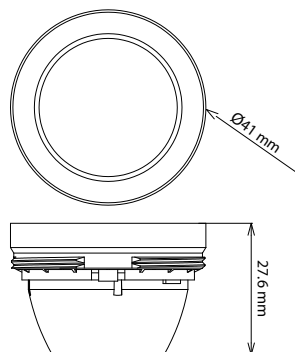

Dimensions des accessoires de luminaire pour rail

PRO-0331-B

PRO-0332-B

PRO-0333-B

PRO-0334-B

PRO-0335-B

PRO-0336-B

PRO-0337-B

PRO-0341

PRO-0342

PRO-0302A-B = 2'
 PRO-0304A-B = 4'
 PRO-0306A-B = 6'
 PRO-0308A-B = 8'

TLTL15/20/25L

Rails 3 contacts