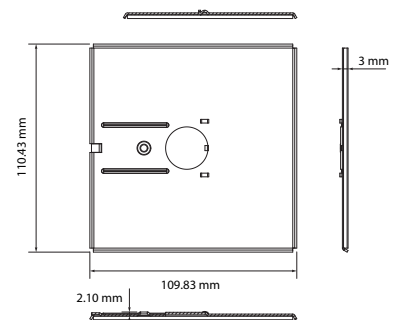

Dimensions des accessoires de luminaire pour rail

PRO-0331-B

PRO-0332-B

PRO-0333-B

PRO-0334-B

PRO-0335-B

PRO-0336-B

PRO-0337-B

PRO-0341

PRO-0342

PRO-0302A-B = 2'
 PRO-0304A-B = 4'
 PRO-0306A-B = 6'
 PRO-0308A-B = 8'

TLTL15/20/25L

Rails 3 contacts