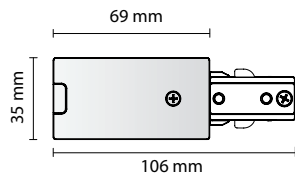

Dimensions des accessoires de luminaire pour rail

PRO-0331-B

PRO-0332-B

PRO-0333-B

PRO-0334-B

PRO-0335-B

PRO-0336-B

PRO-0337-B

PRO-0341

PRO-0342

PRO-0302A-B = 2'
 PRO-0304A-B = 4'
 PRO-0306A-B = 6'
 PRO-0308A-B = 8'

TLTL15/20/25L

Rails 3 contacts