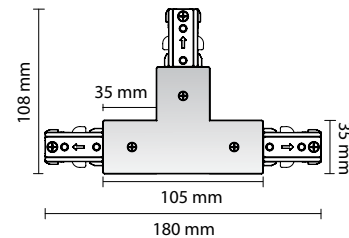

Dimensions des accessoires de luminaire pour rail

PRO-0331-B

PRO-0332-B

PRO-0333-B

PRO-0334-B

PRO-0335-B

PRO-0336-B

PRO-0337-B

PRO-0341

PRO-0342

PRO-0302A-B = 2'
 PRO-0304A-B = 4'
 PRO-0306A-B = 6'
 PRO-0308A-B = 8'

TLTL15/20/25L

Rails 3 contacts