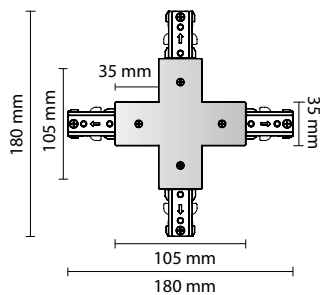

Dimensions des accessoires de luminaire pour rail

PRO-0331-B

PRO-0332-B

PRO-0333-B

PRO-0334-B

PRO-0335-B

PRO-0336-B

PRO-0337-B

PRO-0341

PRO-0342

PRO-0302A-B = 2'
 PRO-0304A-B = 4'
 PRO-0306A-B = 6'
 PRO-0308A-B = 8'

TLTL15/20/25L

Rails 3 contacts