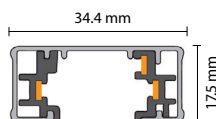

Dimensions des accessoires de luminaire pour rail

PRO-0331-B

PRO-0332-B

PRO-0333-B

PRO-0334-B

PRO-0335-B

PRO-0336-B

PRO-0337-B

PRO-0341

PRO-0342

PRO-0302A-B = 2'
 PRO-0304A-B = 4'
 PRO-0306A-B = 6'
 PRO-0308A-B = 8'

TLTL15/20/25L

Rails 3 contacts