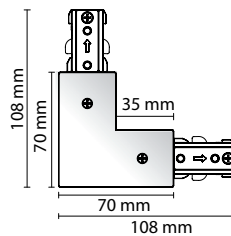

Dimensions des accessoires de luminaire pour rail

PRO-0331-B

PRO-0332-B

PRO-0333-B

PRO-0334-B

PRO-0335-B

PRO-0336-B

PRO-0337-B

PRO-0341

PRO-0342

PRO-0302A-B = 2'
 PRO-0304A-B = 4'
 PRO-0306A-B = 6'
 PRO-0308A-B = 8'

TLTL15/20/25L

Rails 3 contacts