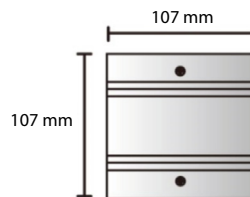

Dimensions des accessoires de luminaire pour rail

PRO-0331-B

PRO-0332-B

PRO-0333-B

PRO-0334-B

PRO-0335-B

PRO-0336-B

PRO-0337-B

PRO-0341

PRO-0342

PRO-0302A-B = 2'
 PRO-0304A-B = 4'
 PRO-0306A-B = 6'
 PRO-0308A-B = 8'

TLTL15/20/25L

Rails 3 contacts