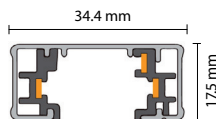

Track light accessories dimensions

PRO-0331-B

PRO-0332-B

PRO-0333-B

PRO-0334-B

PRO-0335-B

PRO-0336-B

PRO-0337-B

PRO-0341

PRO-0342

PRO-0310A-B = 1 m
 PRO-0315A-B = 1.5 m
 PRO-0320A-B = 2 m

TLTL15/20/25L

Rails 3 contacts