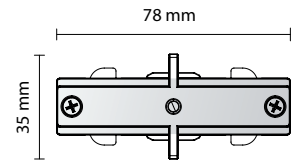

Track light accessories dimensions

PRO-0331-B

PRO-0332-B

PRO-0333-B

PRO-0334-B

PRO-0335-B

PRO-0336-B

PRO-0337-B

PRO-0341

PRO-0342

PRO-0310A-B = 1 m
 PRO-0315A-B = 1.5 m
 PRO-0320A-B = 2 m

TLTL15/20/25L

Rails 3 contacts