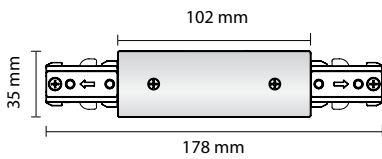

Track light accessories dimensions

PRO-0331-B

PRO-0332-B

PRO-0333-B

PRO-0334-B

PRO-0335-B

PRO-0336-B

PRO-0337-B

PRO-0341

PRO-0342

PRO-0310A-B = 1 m
 PRO-0315A-B = 1.5 m
 PRO-0320A-B = 2 m

TLTL15/20/25L

Rails 3 contacts