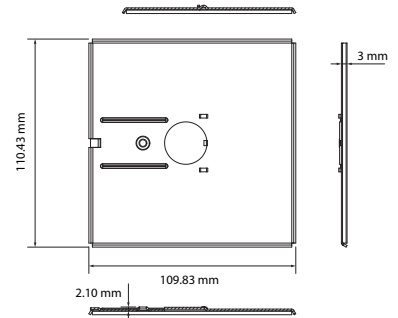

Track light accessories dimensions

PRO-0331-B

PRO-0332-B

PRO-0333-B

PRO-0334-B

PRO-0335-B

PRO-0336-B

PRO-0337-B

PRO-0341

PRO-0342

PRO-0310A-B = 1 m
 PRO-0315A-B = 1.5 m
 PRO-0320A-B = 2 m

TLTL15/20/25L

Rails 3 contacts