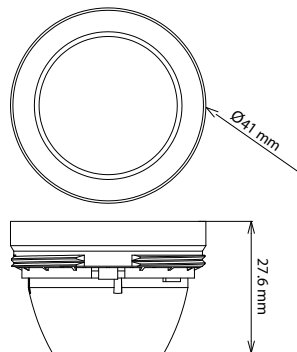

Track light accessories dimensions

PRO-0331-B

PRO-0332-B

PRO-0333-B

PRO-0334-B

PRO-0335-B

PRO-0336-B

PRO-0337-B

PRO-0341

PRO-0342

PRO-0310A-B = 1 m
 PRO-0315A-B = 1.5 m
 PRO-0320A-B = 2 m

TLTL15/20/25L

Rails 3 contacts