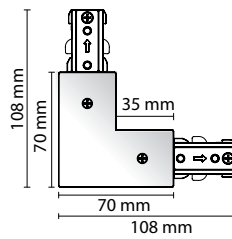

Track light accessories dimensions

PRO-0331-B

PRO-0332-B

PRO-0333-B

PRO-0334-B

PRO-0335-B

PRO-0336-B

PRO-0337-B

PRO-0341

PRO-0342

PRO-0310A-B = 1 m
 PRO-0315A-B = 1.5 m
 PRO-0320A-B = 2 m

TLTL15/20/25L

Rails 3 contacts