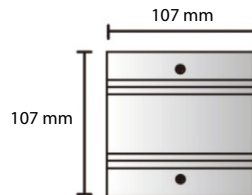

Track light accessories dimensions

PRO-0331-B

PRO-0332-B

PRO-0333-B

PRO-0334-B

PRO-0335-B

PRO-0336-B

PRO-0337-B

PRO-0341

PRO-0342

PRO-0310A-B = 1 m
 PRO-0315A-B = 1.5 m
 PRO-0320A-B = 2 m

TLTL15/20/25L

Rails 3 contacts