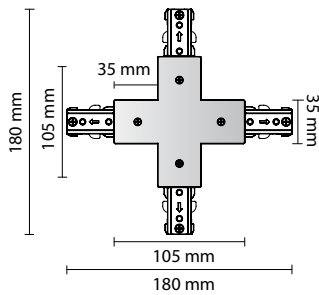

Track light accessories dimensions

PRO-0331-B

PRO-0332-B

PRO-0333-B

PRO-0334-B

PRO-0335-B

PRO-0336-B

PRO-0337-B

PRO-0341

PRO-0342

PRO-0310A-B = 1 m
 PRO-0315A-B = 1.5 m
 PRO-0320A-B = 2 m

TLTL15/20/25L

Rails 3 contacts