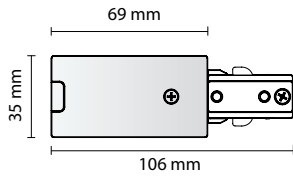

Track light accessories dimensions

PRO-0331-B

PRO-0332-B

PRO-0333-B

PRO-0334-B

PRO-0335-B

PRO-0336-B

PRO-0337-B

PRO-0341

PRO-0342

PRO-0310A-B = 1 m
 PRO-0315A-B = 1.5 m
 PRO-0320A-B = 2 m

TLTL15/20/25L

Rails 3 contacts