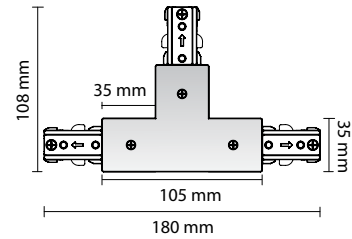

Track light accessories dimensions

PRO-0331-B

PRO-0332-B

PRO-0333-B

PRO-0334-B

PRO-0335-B

PRO-0336-B

PRO-0337-B

PRO-0341

PRO-0342

PRO-0310A-B = 1 m
 PRO-0315A-B = 1.5 m
 PRO-0320A-B = 2 m

TLTL15/20/25L

Rails 3 contacts