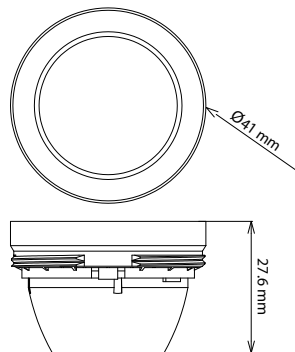

## Track light accessories dimensions

**PRO-0331-B**

**PRO-0332-B**

**PRO-0333-B**

**PRO-0334-B**

**PRO-0335-B**

**PRO-0336-B**

**PRO-0337-B**

**PRO-0341**

**PRO-0342**

PRO-0302A-B = 2'  
 PRO-0304A-B = 4'  
 PRO-0306A-B = 6'  
 PRO-0308A-B = 8'

**TLTL15/20/25L**

**Rails 3 contacts**