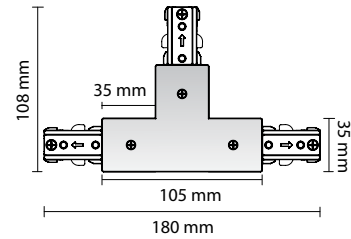

## Track light accessories dimensions

**PRO-0331-B**

**PRO-0332-B**

**PRO-0333-B**

**PRO-0334-B**

**PRO-0335-B**

**PRO-0336-B**

**PRO-0337-B**

**PRO-0341**

**PRO-0342**

PRO-0302A-B = 2'  
 PRO-0304A-B = 4'  
 PRO-0306A-B = 6'  
 PRO-0308A-B = 8'

**TLTL15/20/25L**

**Rails 3 contacts**