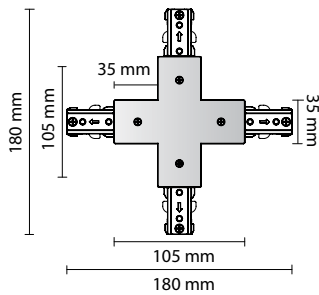

## Track light accessories dimensions

**PRO-0331-B**

**PRO-0332-B**

**PRO-0333-B**

**PRO-0334-B**

**PRO-0335-B**

**PRO-0336-B**

**PRO-0337-B**

**PRO-0341**

**PRO-0342**

PRO-0302A-B = 2'  
 PRO-0304A-B = 4'  
 PRO-0306A-B = 6'  
 PRO-0308A-B = 8'

**TLTL15/20/25L**

**Rails 3 contacts**