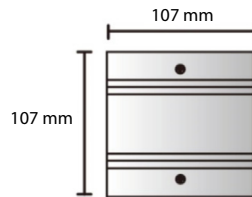

## Track light accessories dimensions

**PRO-0331-B**

**PRO-0332-B**

**PRO-0333-B**

**PRO-0334-B**

**PRO-0335-B**

**PRO-0336-B**

**PRO-0337-B**

**PRO-0341**

**PRO-0342**

PRO-0302A-B = 2'  
 PRO-0304A-B = 4'  
 PRO-0306A-B = 6'  
 PRO-0308A-B = 8'

**TLTL15/20/25L**

**Rails 3 contacts**