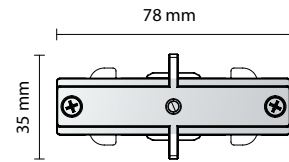

## Track light accessories dimensions

**PRO-0331-B**

**PRO-0332-B**

**PRO-0333-B**

**PRO-0334-B**

**PRO-0335-B**

**PRO-0336-B**

**PRO-0337-B**

**PRO-0341**

**PRO-0342**

PRO-0302A-B = 2'  
 PRO-0304A-B = 4'  
 PRO-0306A-B = 6'  
 PRO-0308A-B = 8'

**TLTL15/20/25L**

**Rails 3 contacts**