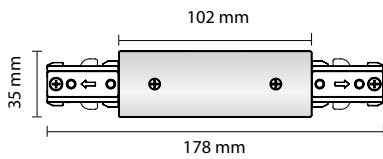

## Track light accessories dimensions

**PRO-0331-B**

**PRO-0332-B**

**PRO-0333-B**

**PRO-0334-B**

**PRO-0335-B**

**PRO-0336-B**

**PRO-0337-B**

**PRO-0341**

**PRO-0342**

PRO-0302A-B = 2'  
 PRO-0304A-B = 4'  
 PRO-0306A-B = 6'  
 PRO-0308A-B = 8'

**TLTL15/20/25L**

**Rails 3 contacts**