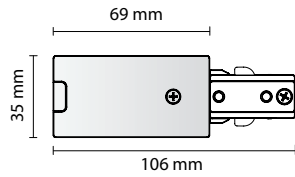

## Track light accessories dimensions

**PRO-0331-B**

**PRO-0332-B**

**PRO-0333-B**

**PRO-0334-B**

**PRO-0335-B**

**PRO-0336-B**

**PRO-0337-B**

**PRO-0341**

**PRO-0342**

PRO-0302A-B = 2'  
 PRO-0304A-B = 4'  
 PRO-0306A-B = 6'  
 PRO-0308A-B = 8'

**TLTL15/20/25L**

**Rails 3 contacts**