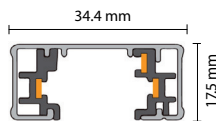

## Track light accessories dimensions

**PRO-0331-B**

**PRO-0332-B**

**PRO-0333-B**

**PRO-0334-B**

**PRO-0335-B**

**PRO-0336-B**

**PRO-0337-B**

**PRO-0341**

**PRO-0342**

PRO-0302A-B = 2'  
 PRO-0304A-B = 4'  
 PRO-0306A-B = 6'  
 PRO-0308A-B = 8'

**TLTL15/20/25L**

**Rails 3 contacts**