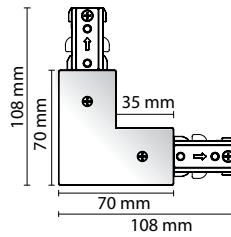

## Track light accessories dimensions

**PRO-0331-B**

**PRO-0332-B**

**PRO-0333-B**

**PRO-0334-B**

**PRO-0335-B**

**PRO-0336-B**

**PRO-0337-B**

**PRO-0341**

**PRO-0342**

PRO-0302A-B = 2'  
 PRO-0304A-B = 4'  
 PRO-0306A-B = 6'  
 PRO-0308A-B = 8'

**TLTL15/20/25L**

**Rails 3 contacts**