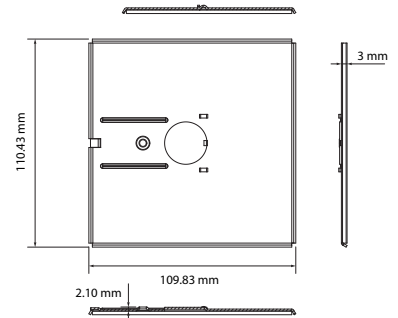

## Track light accessories dimensions

**PRO-0331-B**

**PRO-0332-B**

**PRO-0333-B**

**PRO-0334-B**

**PRO-0335-B**

**PRO-0336-B**

**PRO-0337-B**

**PRO-0341**

**PRO-0342**

PRO-0302A-B = 2'  
 PRO-0304A-B = 4'  
 PRO-0306A-B = 6'  
 PRO-0308A-B = 8'

**TLTL15/20/25L**

**Rails 3 contacts**