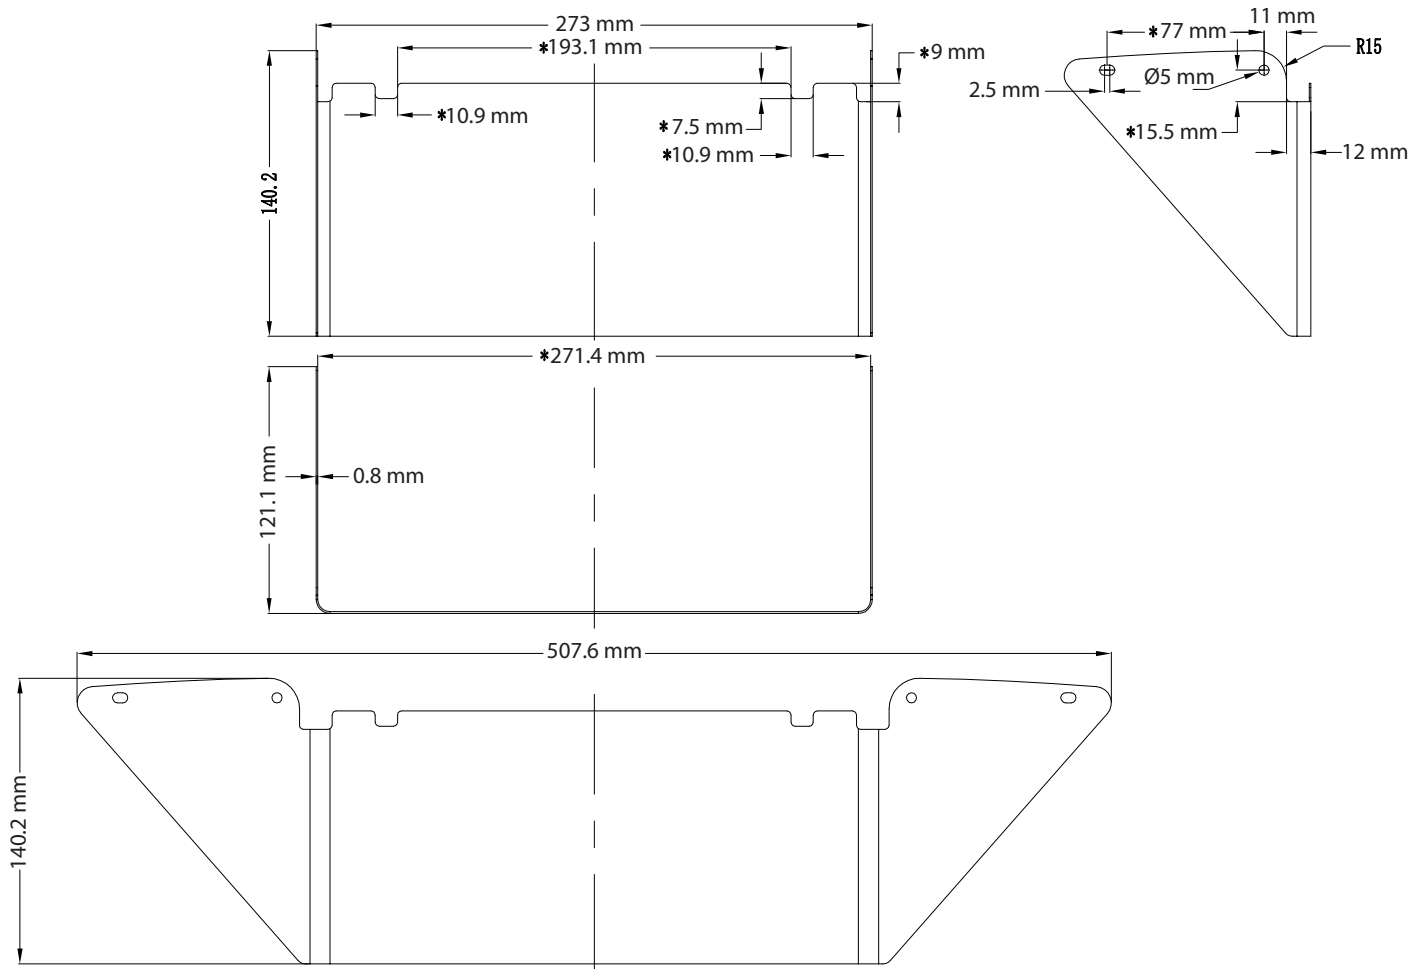

TPALBLS1BK

Light back shield for TPALUS150T4A

Dimensions

info@technilight.ca

WWW.TECHNILIGHT.CA