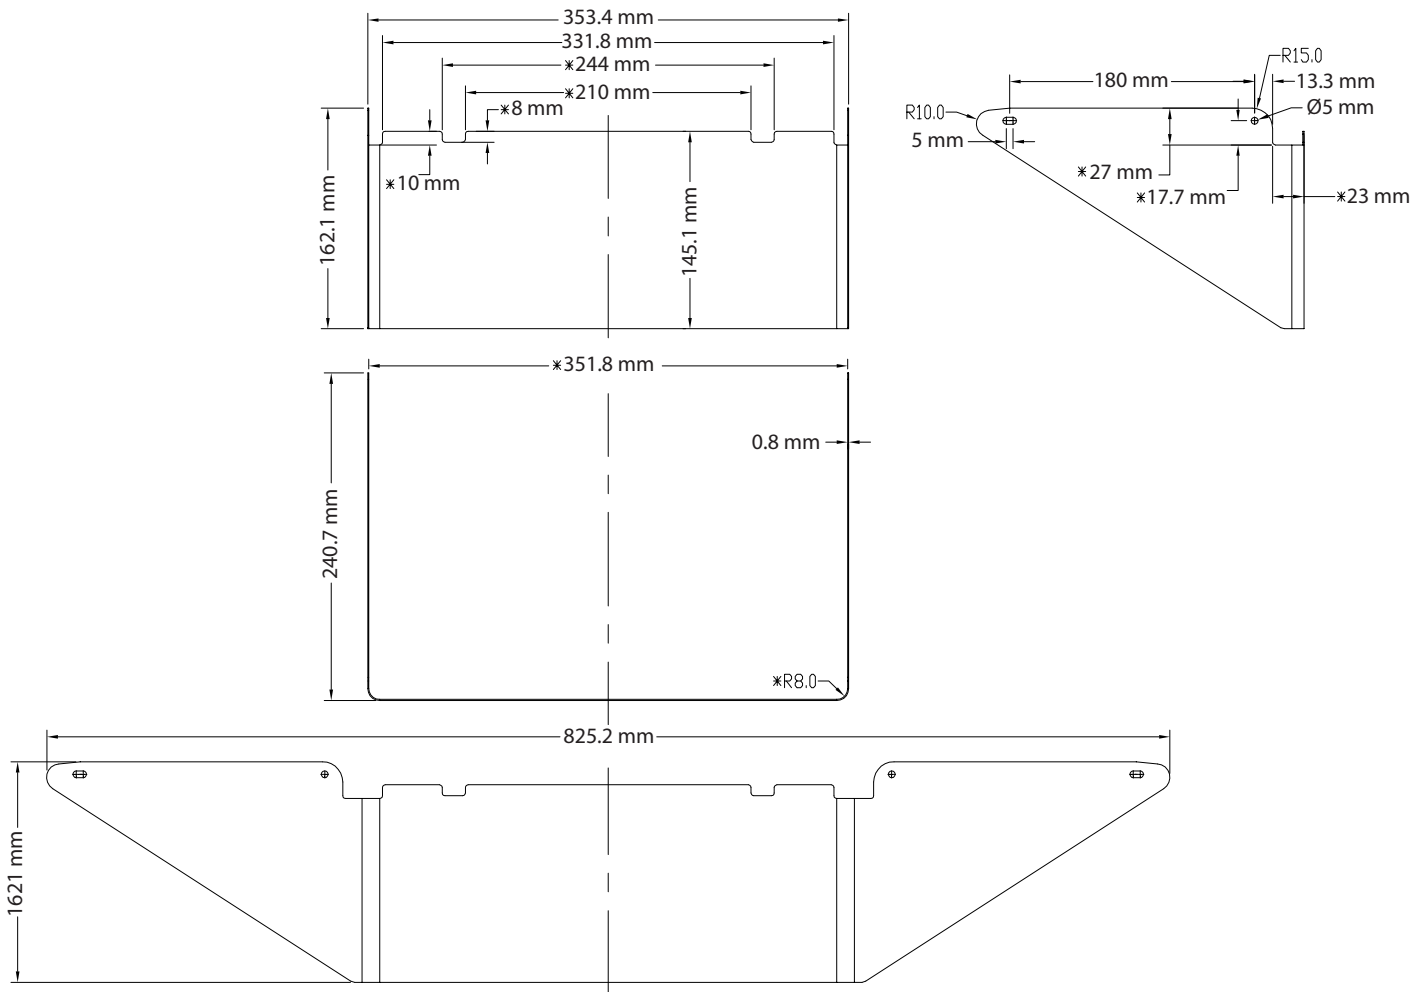

TPALBLS3BK

Light back shield for TPALUS500T4A

Dimensions

info@technilight.ca

WWW.TECHNILIGHT.CA