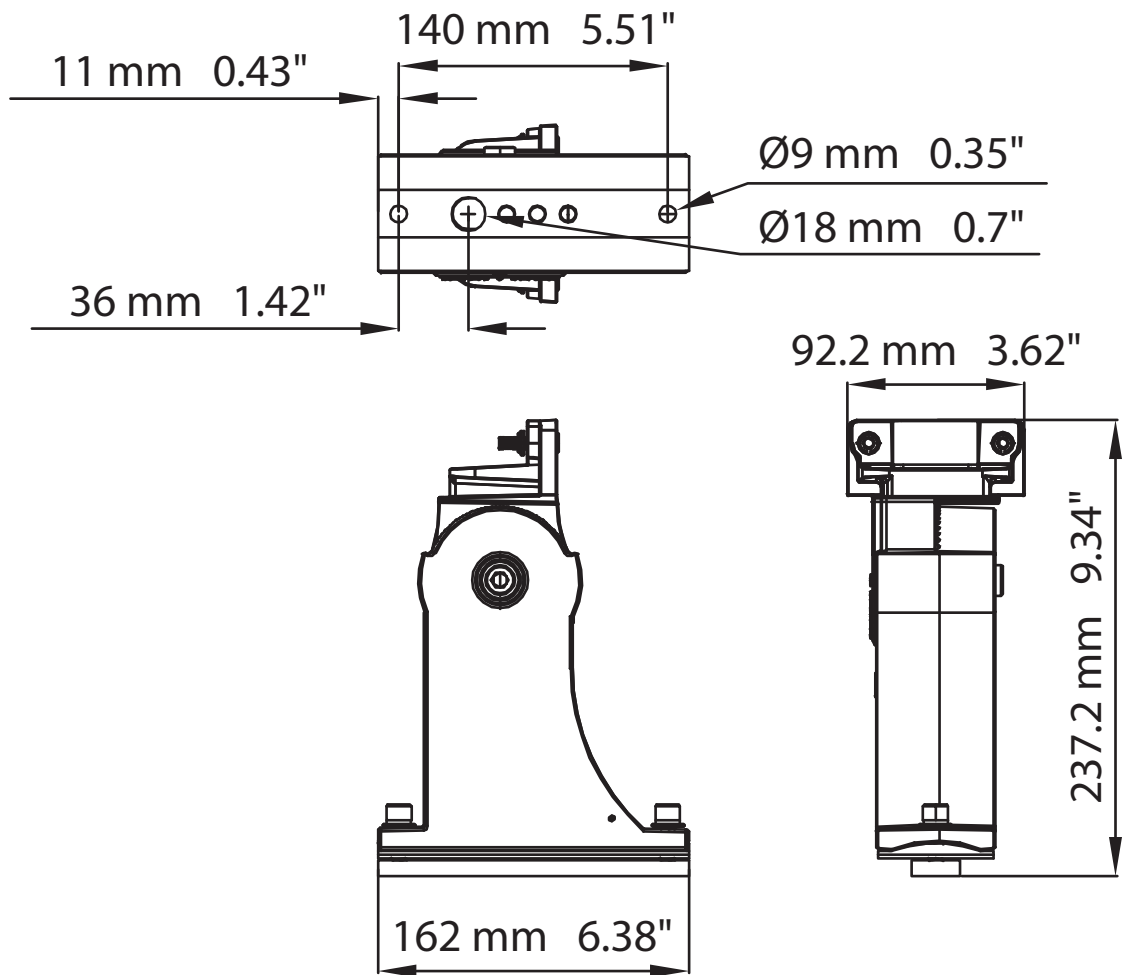

PA Bracket

TPALPABK

Dimensions

info@technilight.ca

WWW.TECHNILIGHT.CA