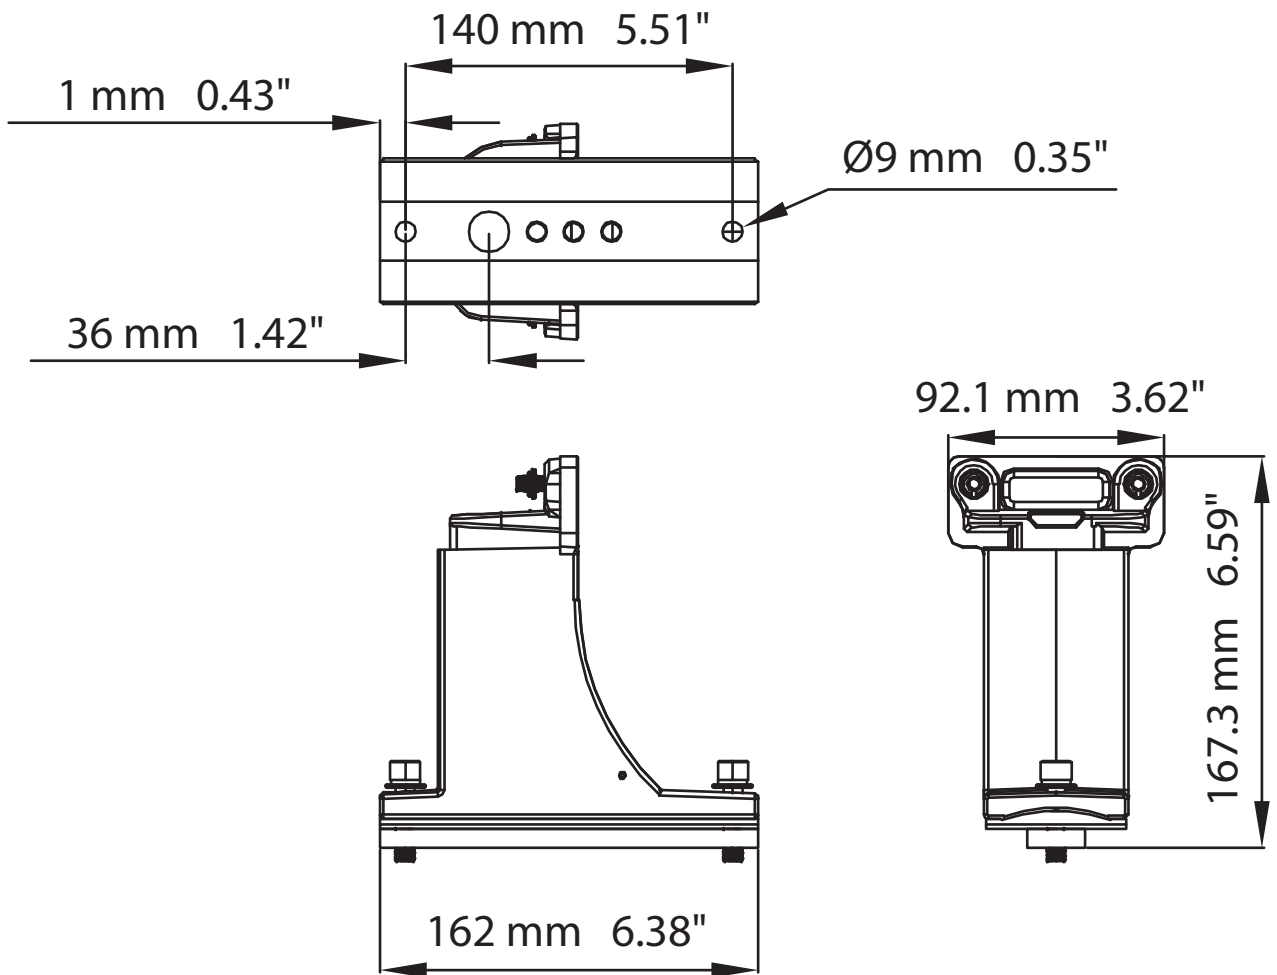

PM Bracket

TPALPMBK_V1

Dimensions

info@technilight.ca

WWW.TECHNILIGHT.CA