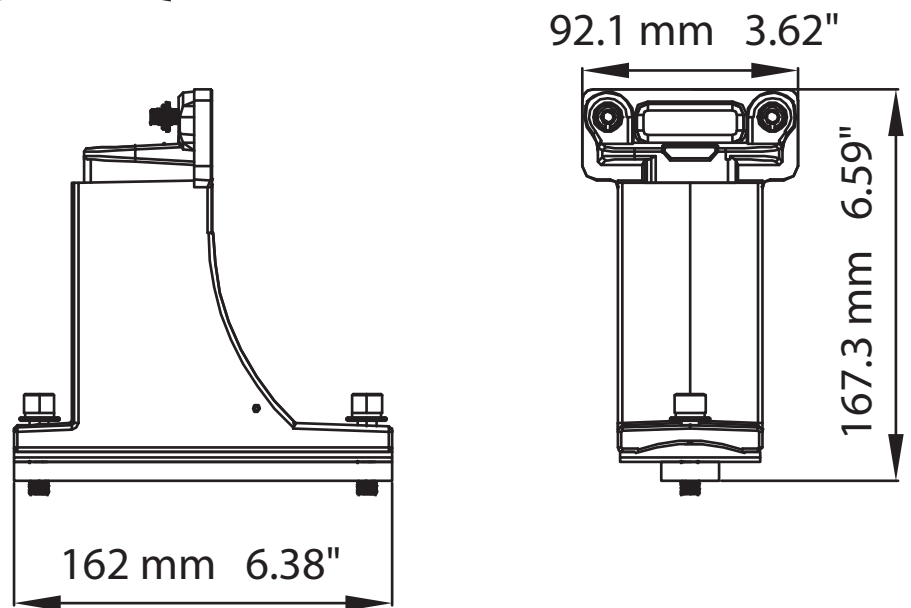

PM Bracket

TPALPMBK

Dimensions

info@technilight.ca

WWW.TECHNILIGHT.CA