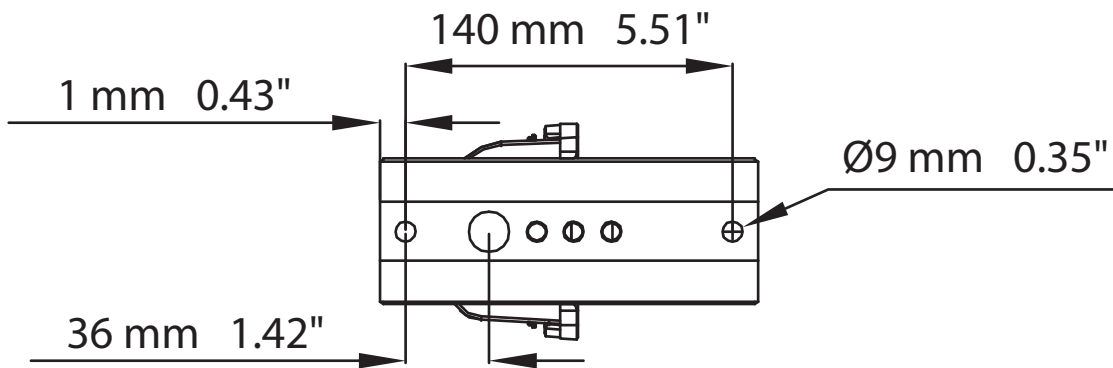

PM Bracket

TPALPMBK

Dimensions

info@technilight.ca

WWW.TECHNILIGHT.CA