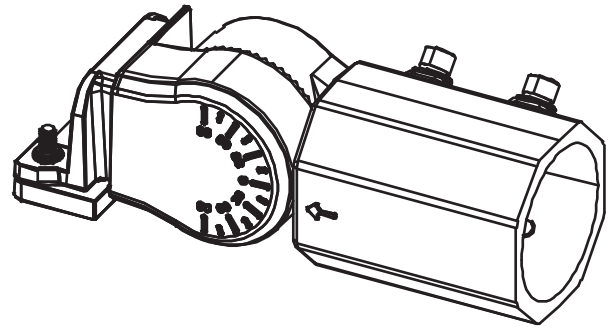

SF Bracket

TPALSFBK_V1

Dimensions

info@technilight.ca

WWW.TECHNILIGHT.CA