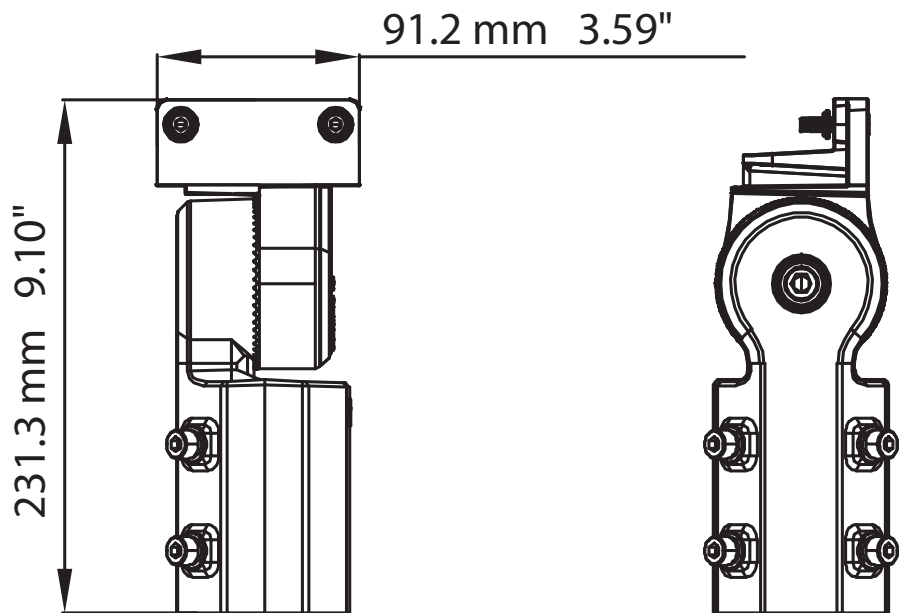

SF Bracket

TPALSFBK_V1

Dimensions

info@technilight.ca

WWW.TECHNILIGHT.CA