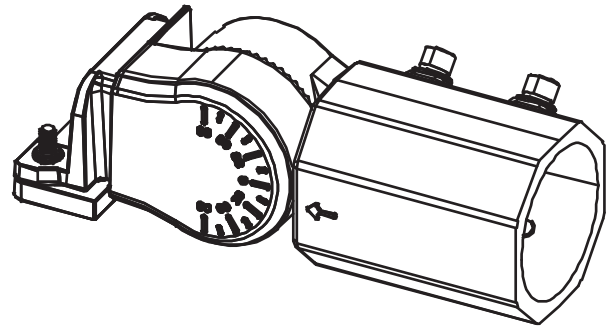

SF Bracket

TPALSFBK

Dimensions

info@technilight.ca

WWW.TECHNILIGHT.CA