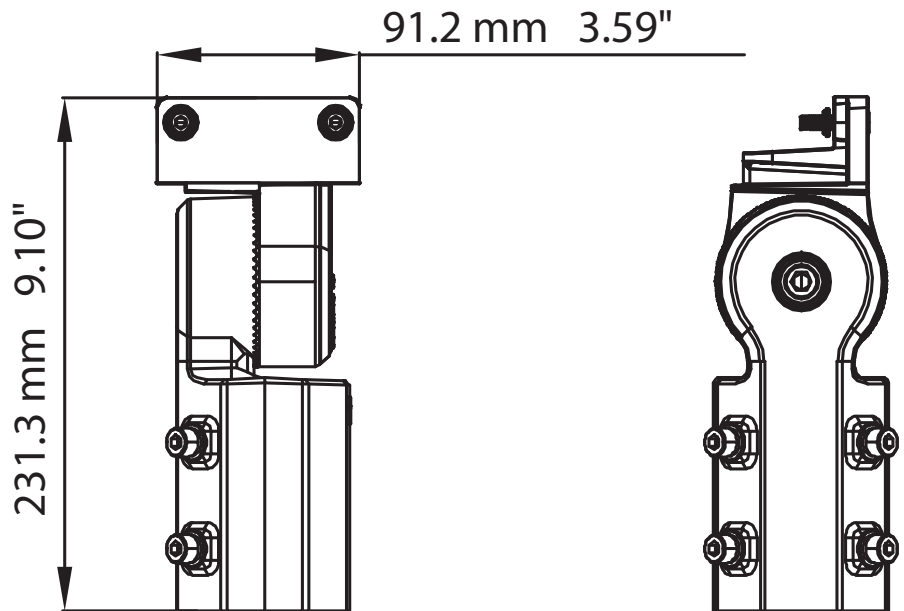

SF Bracket

TPALSFBK

Dimensions

info@technilight.ca

WWW.TECHNILIGHT.CA