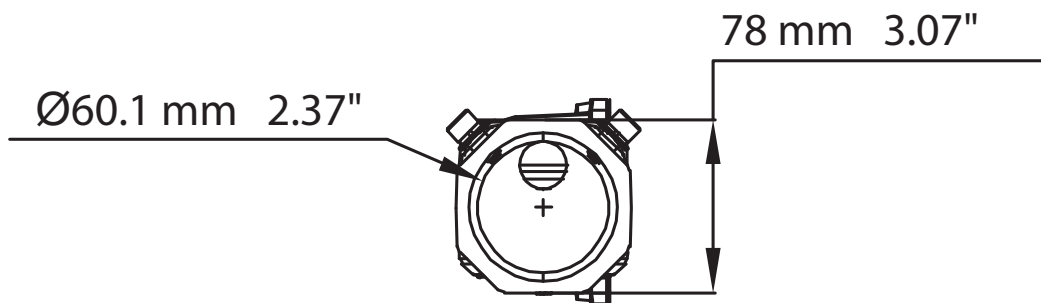

SF Bracket

TPALSFBK

Dimensions

info@technilight.ca

WWW.TECHNILIGHT.CA