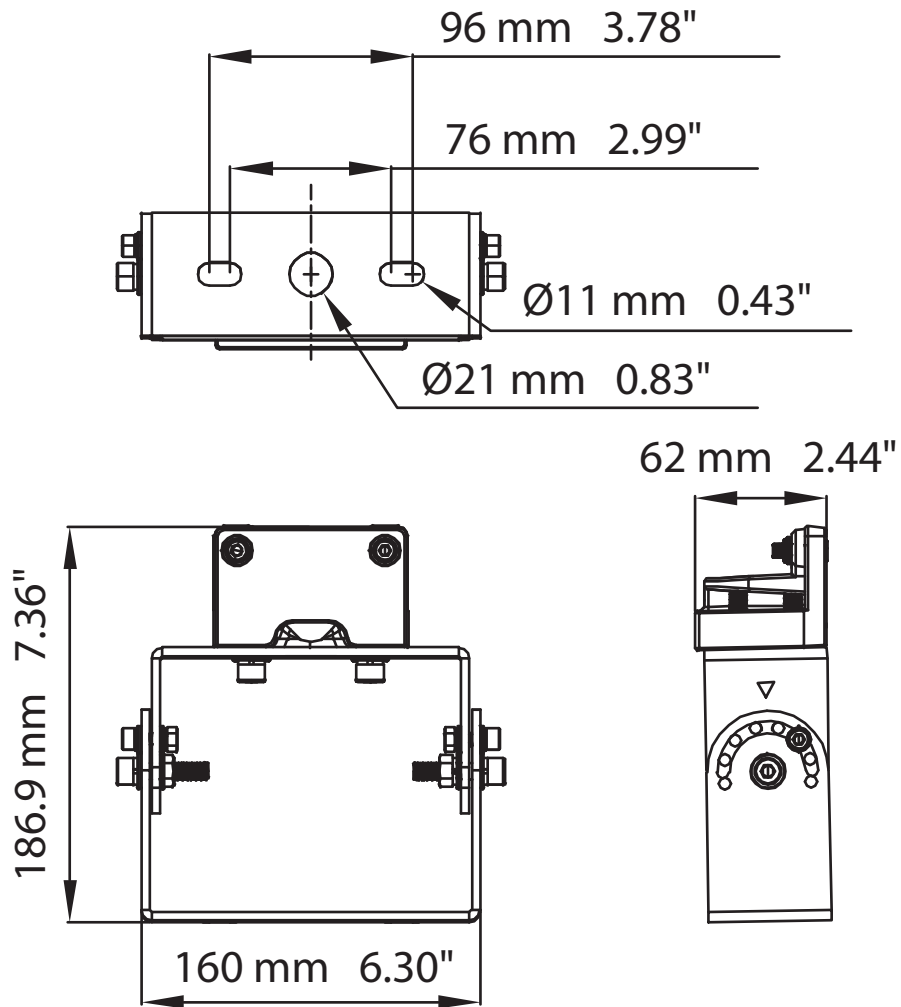

TR Bracket

TPALTRBK_V1

Dimensions

info@technilight.ca

WWW.TECHNILIGHT.CA