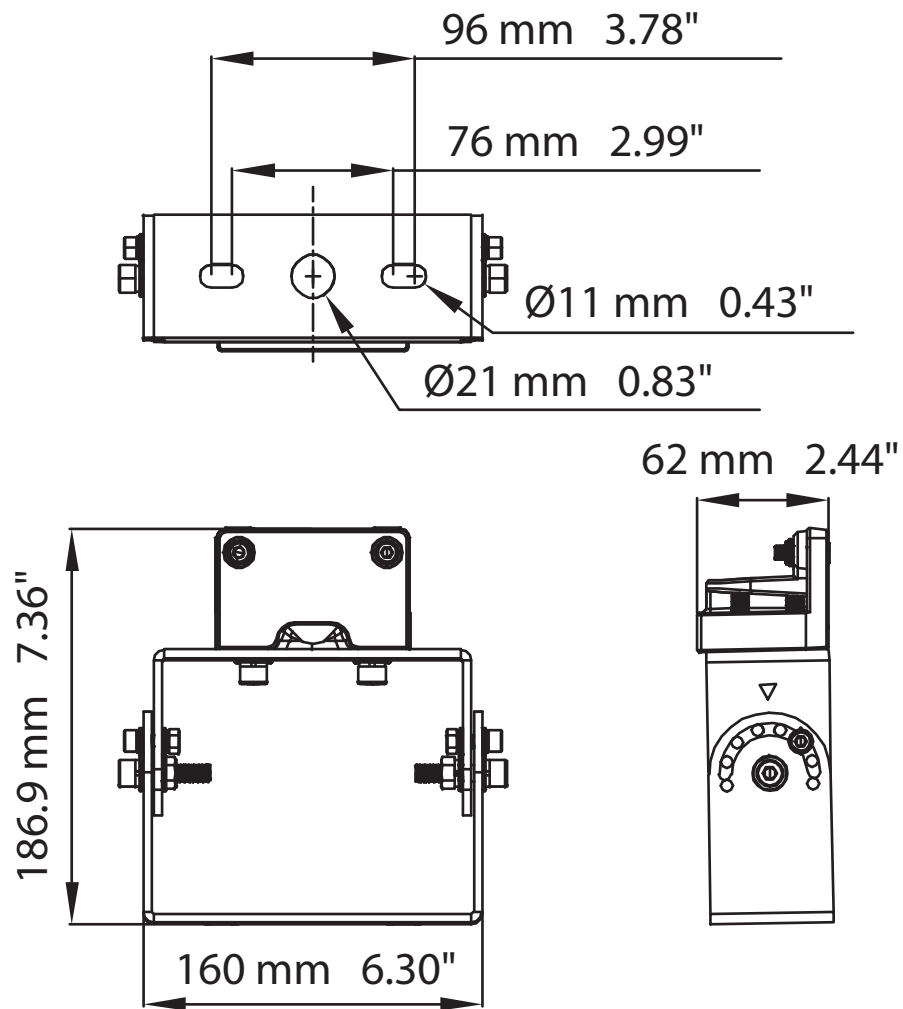

TR Bracket

TPALTRBK

Dimensions

info@technilight.ca

WWW.TECHNILIGHT.CA