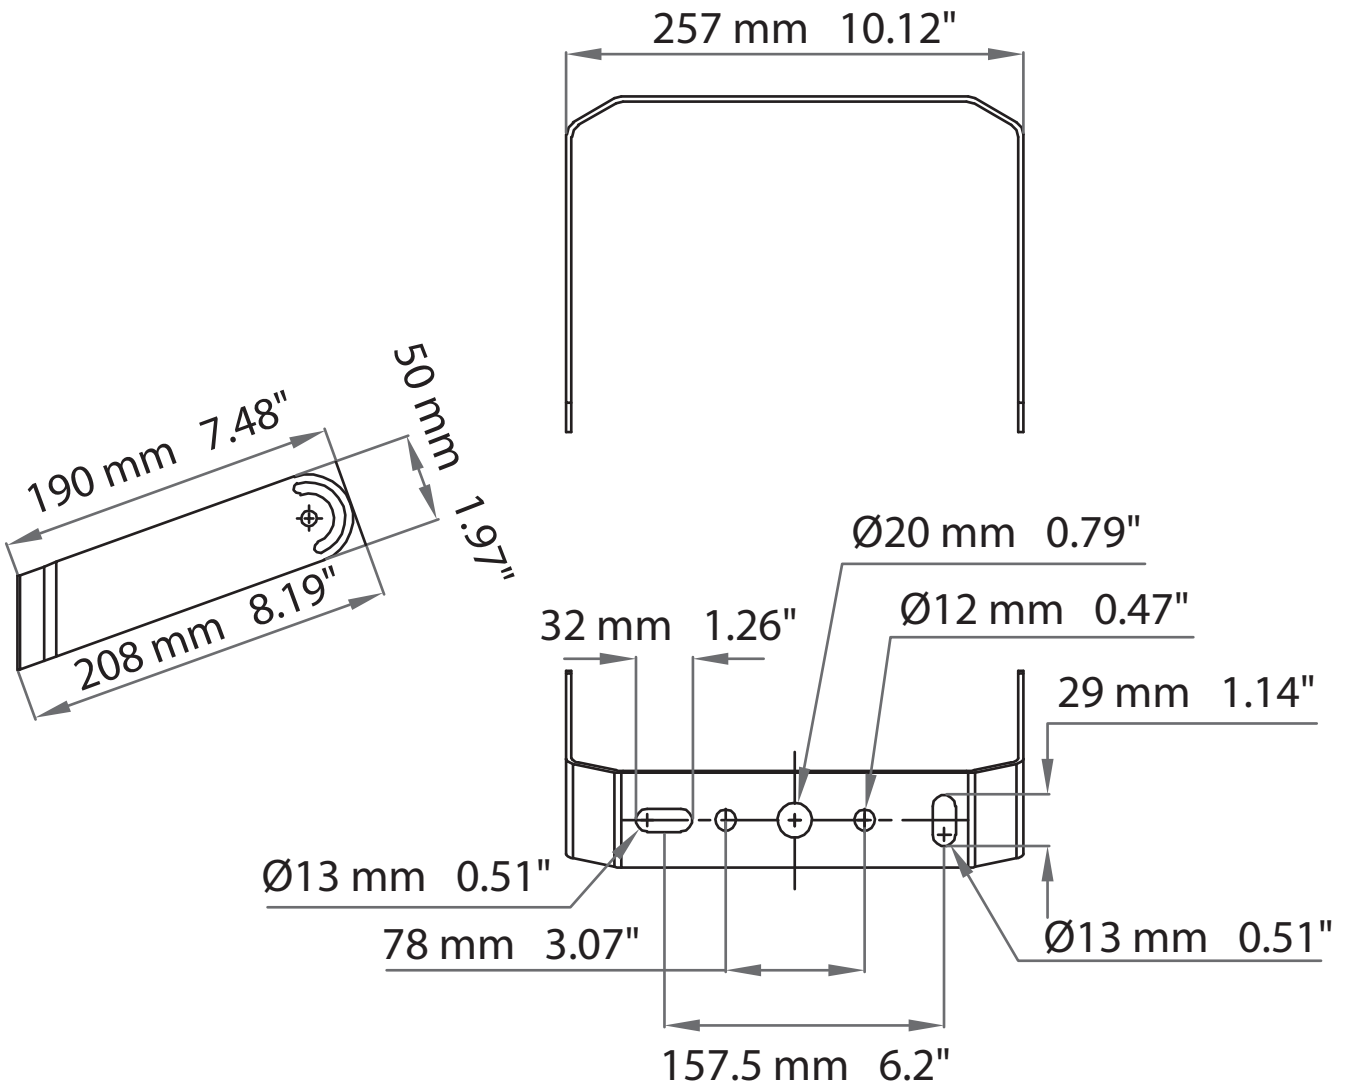

TU Bracket

TPALTU1BK_V1

For TPAL 150W

Dimensions

info@technilight.ca

WWW.TECHNILIGHT.CA