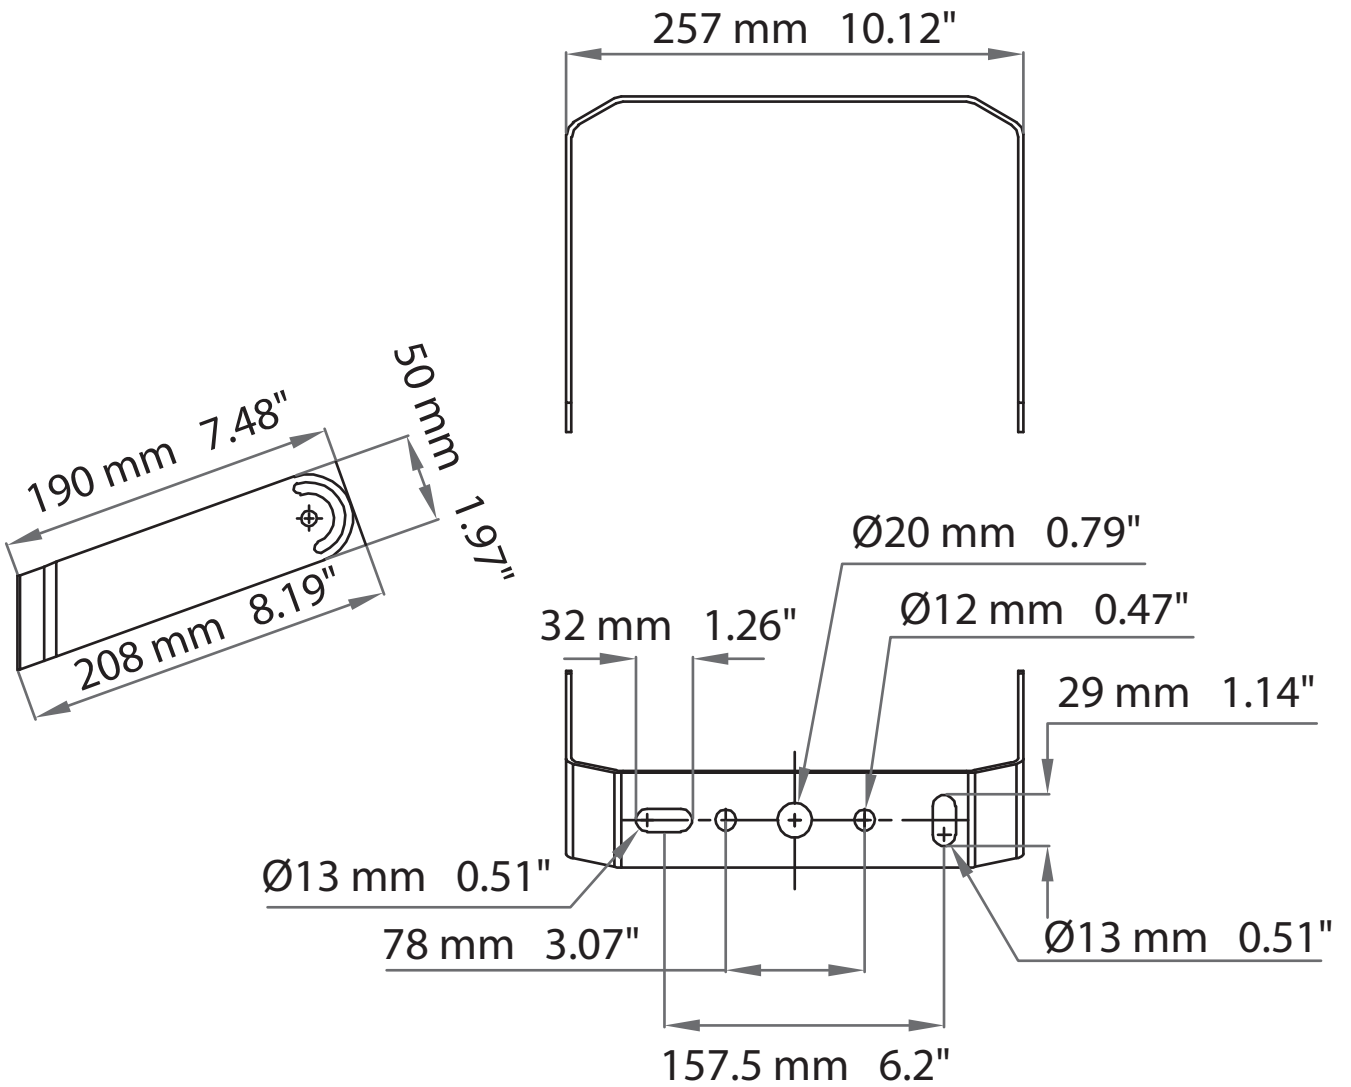

TU Bracket

TPALTU1BK

For TPAL 150W

Dimensions

info@technilight.ca

WWW.TECHNILIGHT.CA