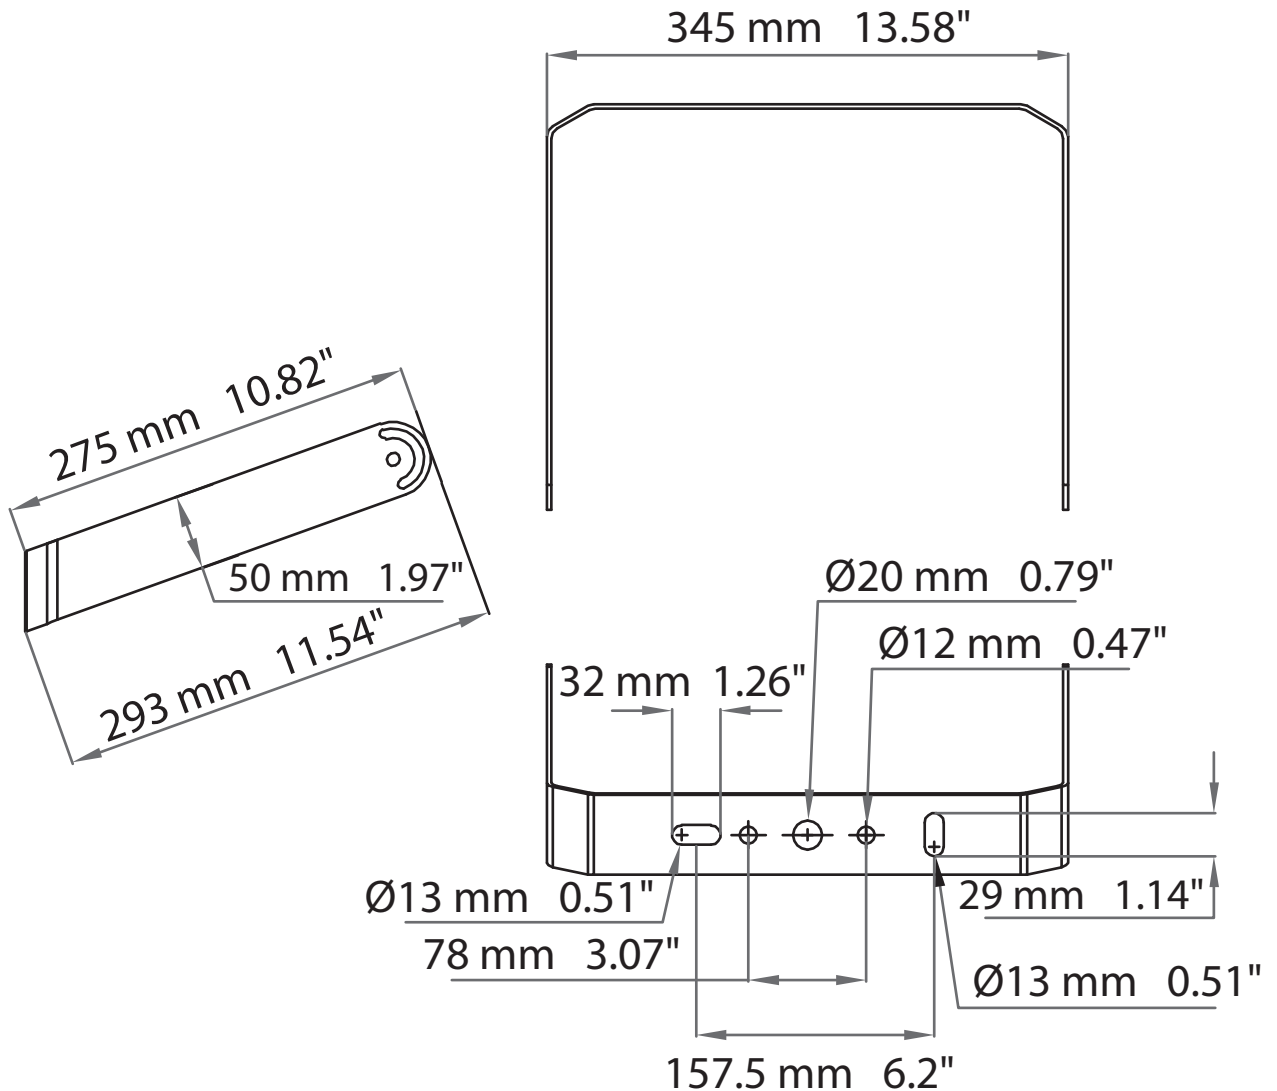

TU Bracket

TPALTU2BK

For TPAL 300W

Dimensions

info@technilight.ca

WWW.TECHNILIGHT.CA