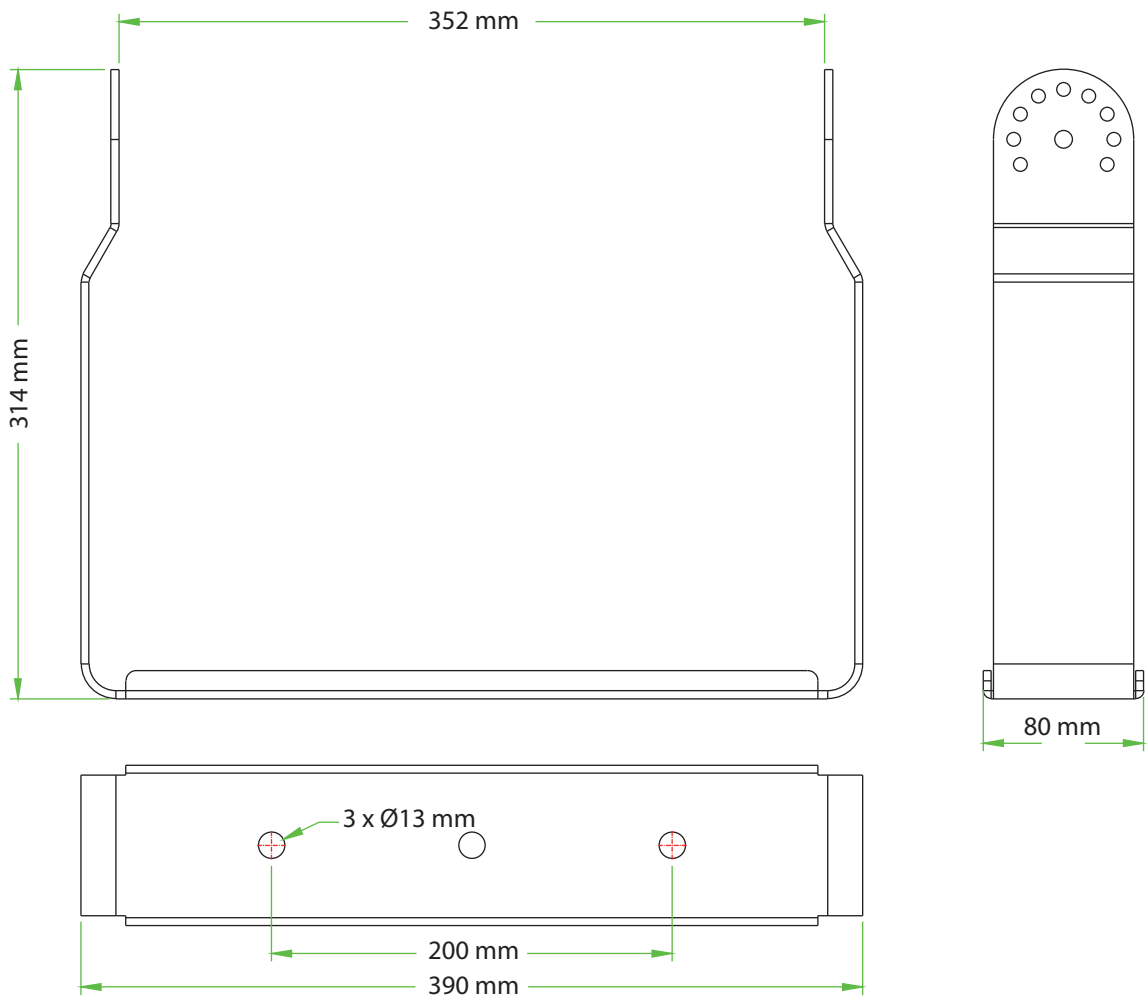

TU bracket

TPALTU3BK

Bracket for TPAL 500W

Dimensions

info@technilight.ca

WWW.TECHNILIGHT.CA

Pictures for illustration purpose only rev 2.4.1