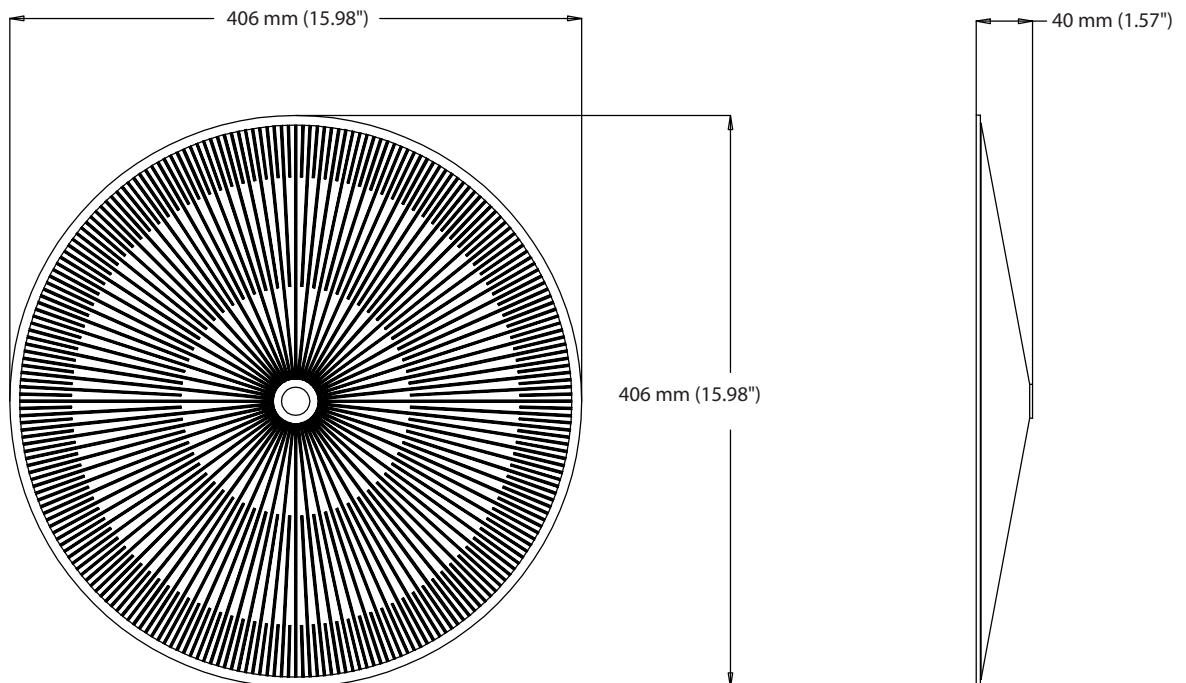

**TPHB1CL**

**PC reflector cover for  
TPHBUS150AD and TPHBUS240AD**

**Dimensions**

[info@technilight.ca](mailto:info@technilight.ca)

**WWW.TECHNILIGHT.CA**