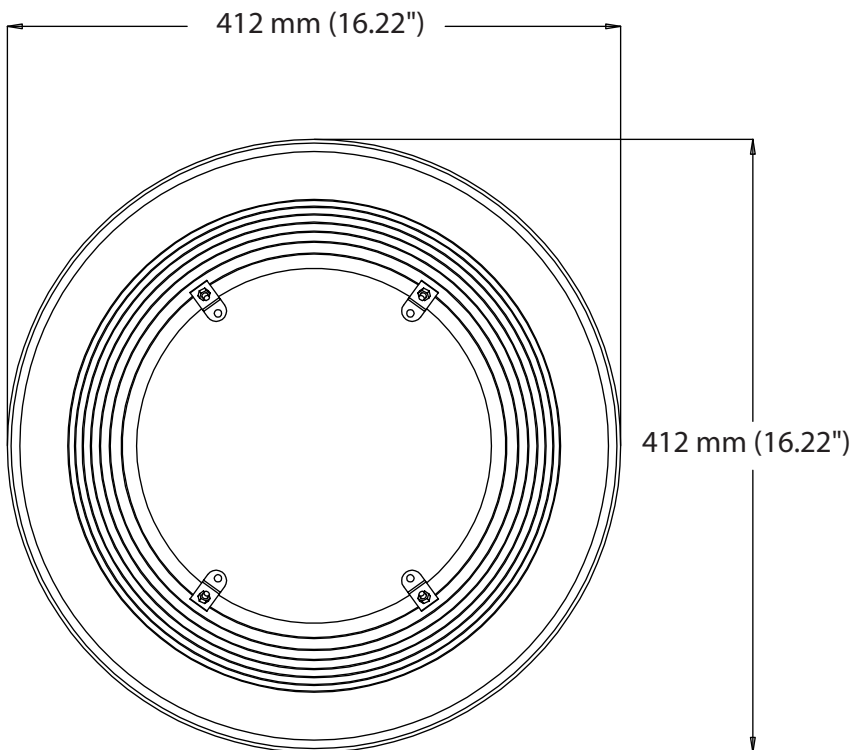

TPHB1LS

PC reflector for TPHBUS150AD

Dimensions

info@technilight.ca

WWW.TECHNILIGHT.CA