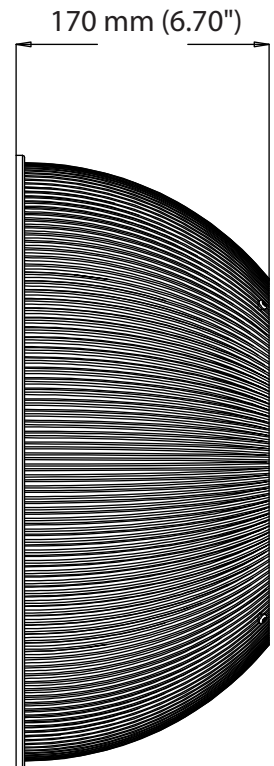

TPHB1LS

PC reflector for TPHBUS150AD

Dimensions

info@technilight.ca

WWW.TECHNILIGHT.CA