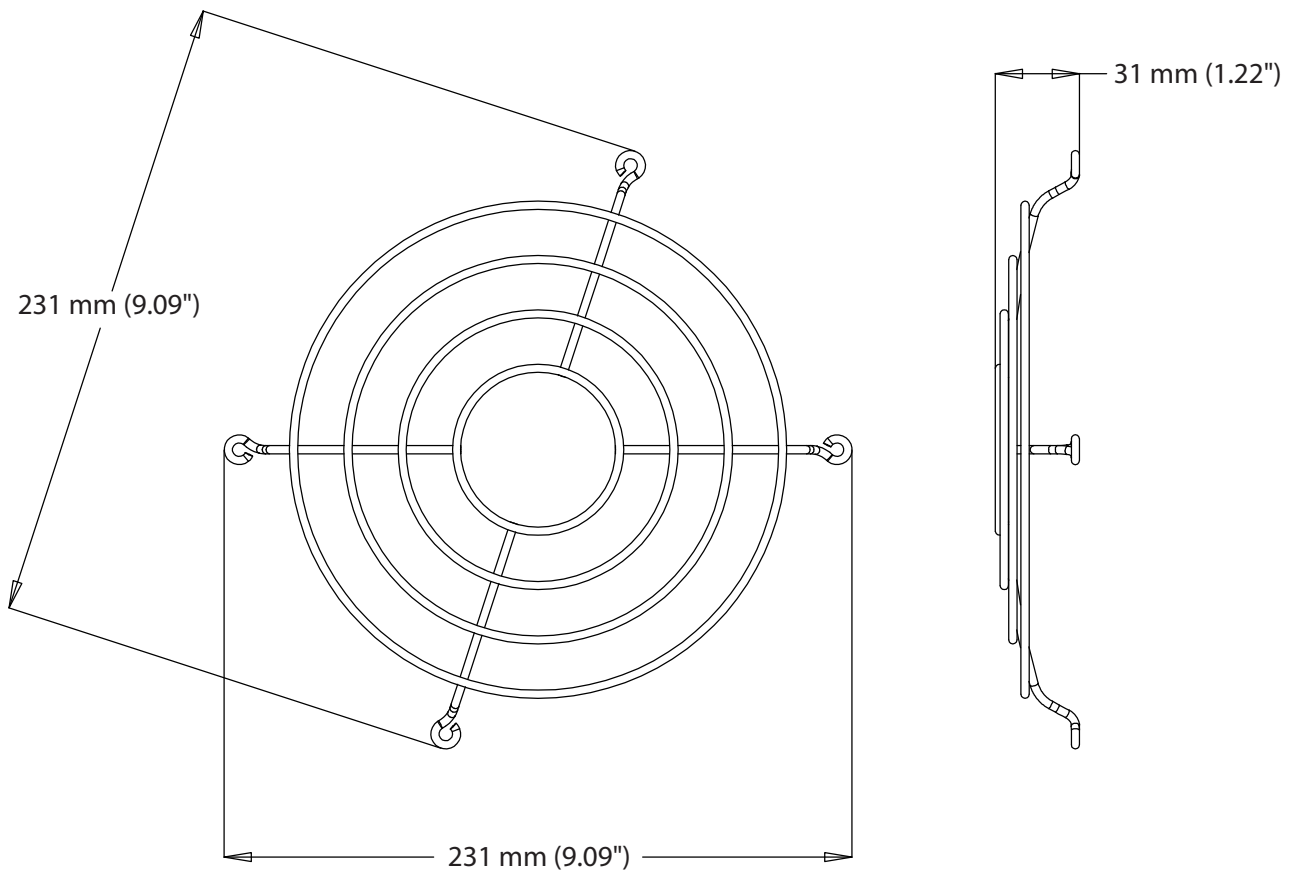

TPHB1WG

Protective grid for TPHBUS150AD

Dimensions

info@technilight.ca

WWW.TECHNILIGHT.CA