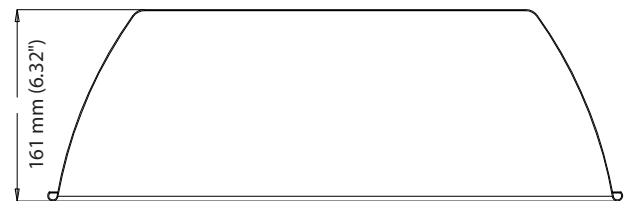

TPHB2AR

Aluminum reflector for TPHBUS240AD

Dimensions

info@technilight.ca

WWW.TECHNILIGHT.CA