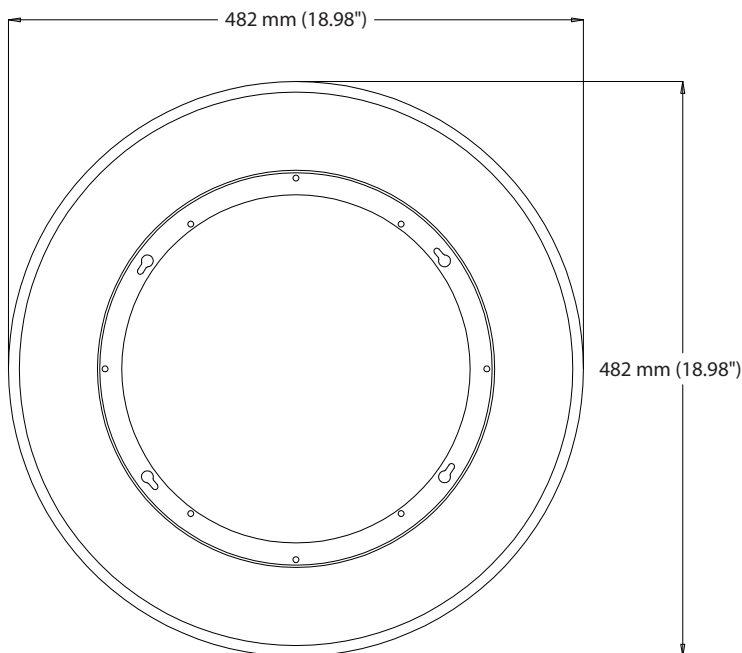

TPHB2AR

Aluminum reflector for TPHBUS240AD

Dimensions

info@technilight.ca

WWW.TECHNILIGHT.CA