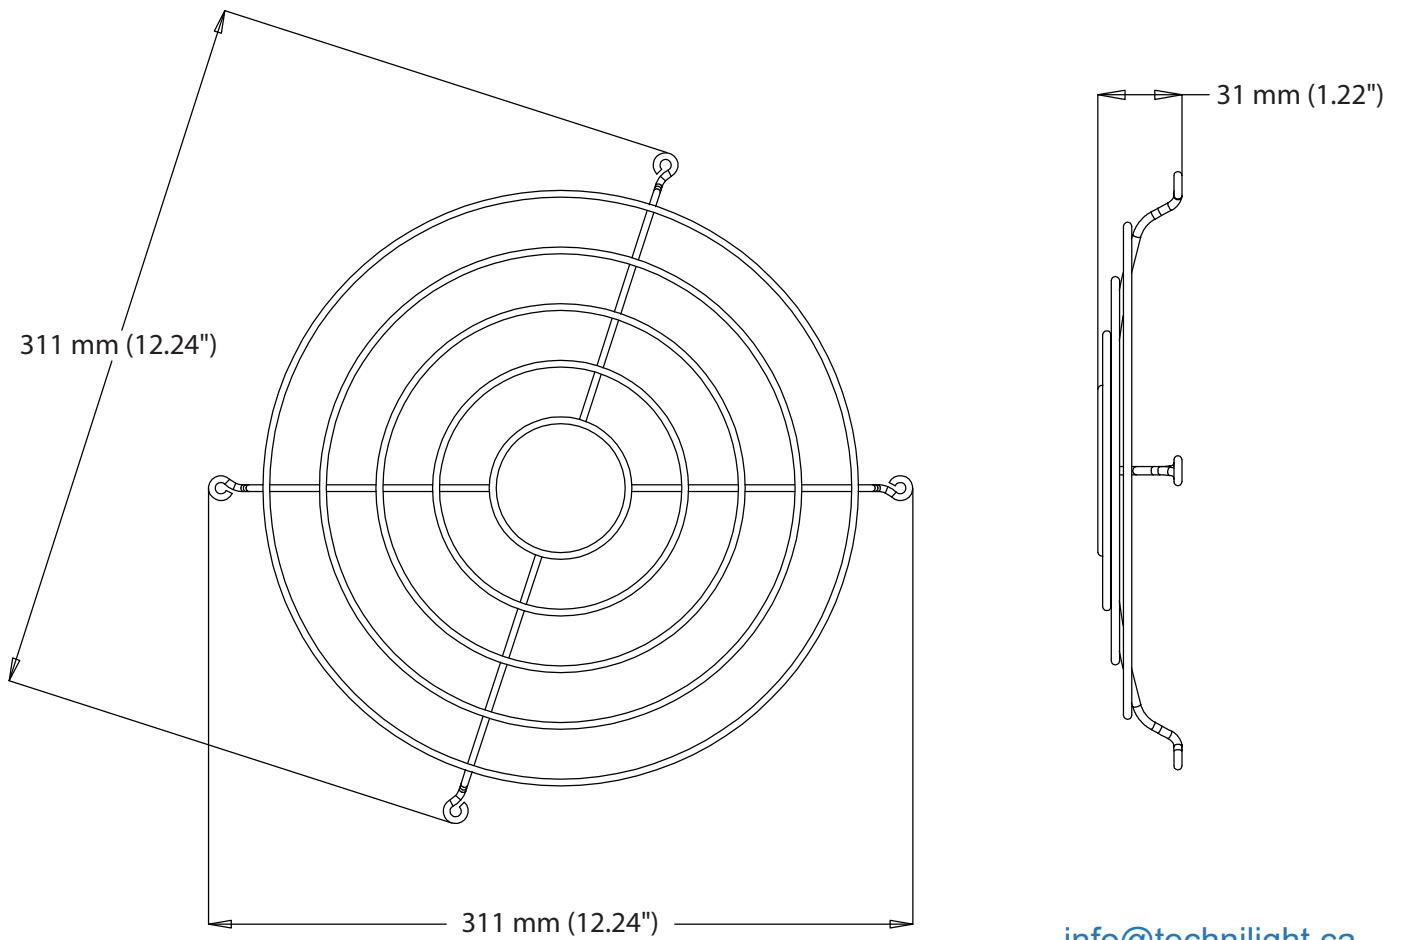

TPHB2WG

Protective grid for TPHBUS240AD

Dimensions

info@technilight.ca

WWW.TECHNILIGHT.CA