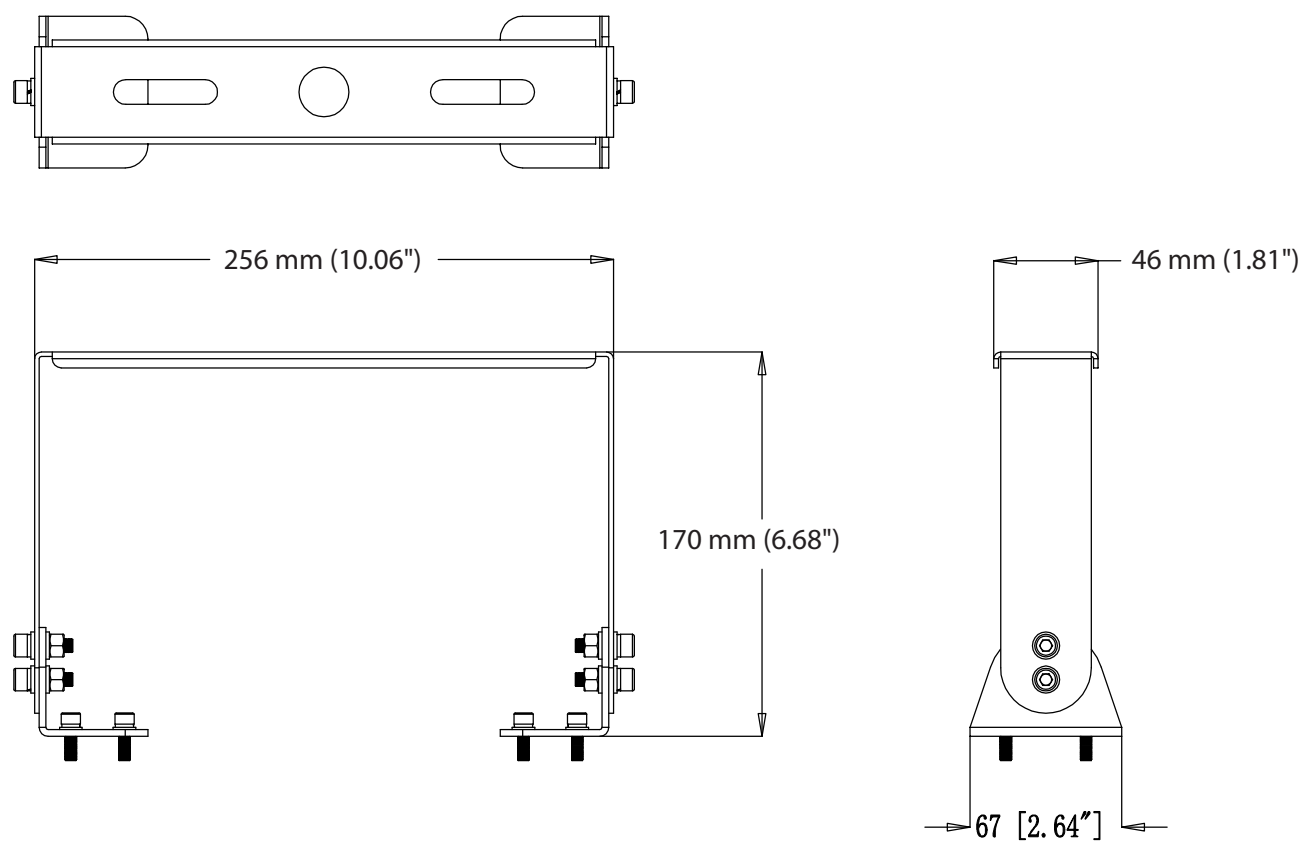

TPHBTU

U bracket for TPHB

Dimensions

info@technilight.ca

WWW.TECHNILIGHT.CA