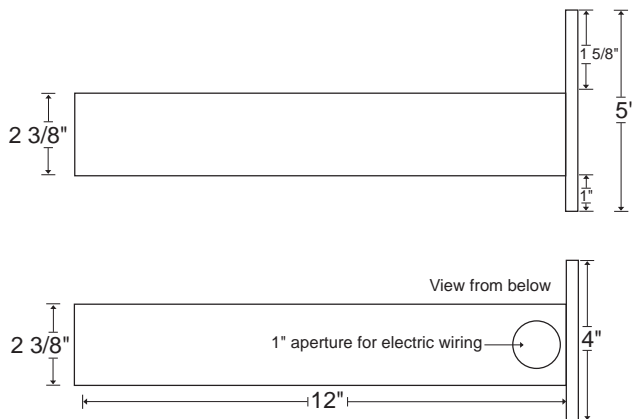

### Product Description:

1. Straight steel bracket for "Slip Fitter".
2. Installation plate with 1" aperture for electric wiring.
3. 2 3/8" outside diameter bracket.
4. Steel or aluminum.
5. Elbow bracket available.
6. 90° bracket available.

### Size